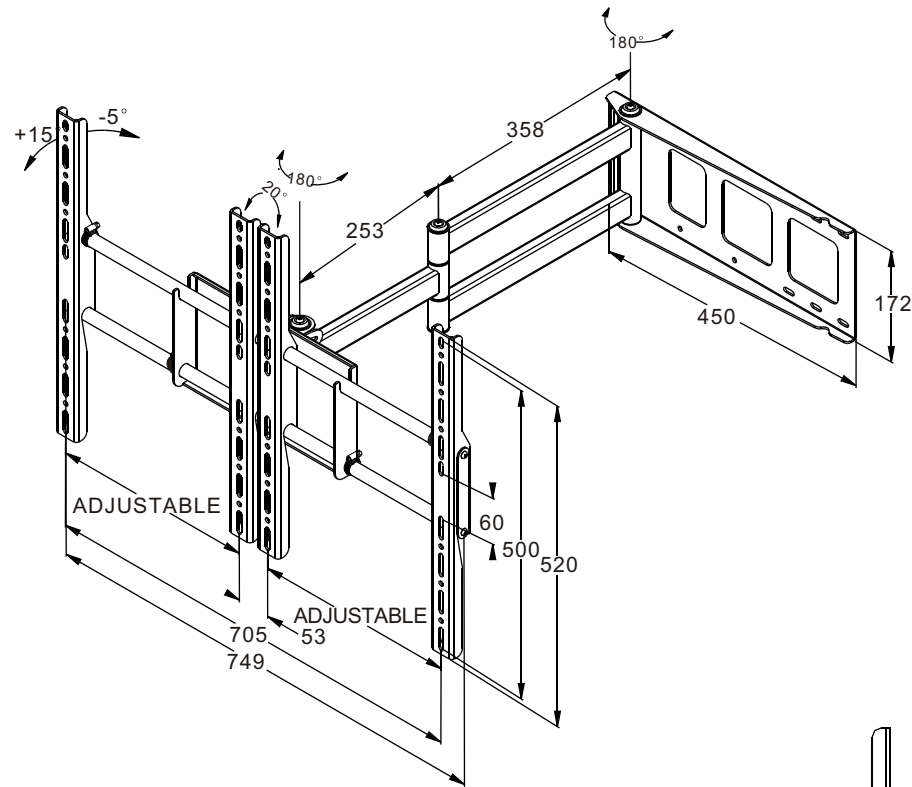

Universal LCD TV PDP Wall Mounts

Strong loading up to 50kgs
LCD TV, Plasma.

Adjustable method

- ⚠ Be aware of the specification as first page.
- ⚠ Please choose the thickness of solid wall over 50mm.
- ⚠ Please evaluate the wall material whether is suitable for installation.
- ⚠ Recommend several persons to hold the TV.
- ⚠ Unplug all the cables off the TV.

Unit:mm

A

B

9 + 16 + 17		M4x30
10 + 17		M5x16
11 + 17		M5x30
12		M6x20
13		M6x30
14		M8x16
15		M8x40

Choice one case before installation TV side

How to prohibit sliding

C Bracket Side

Decide which case show as below according to item B