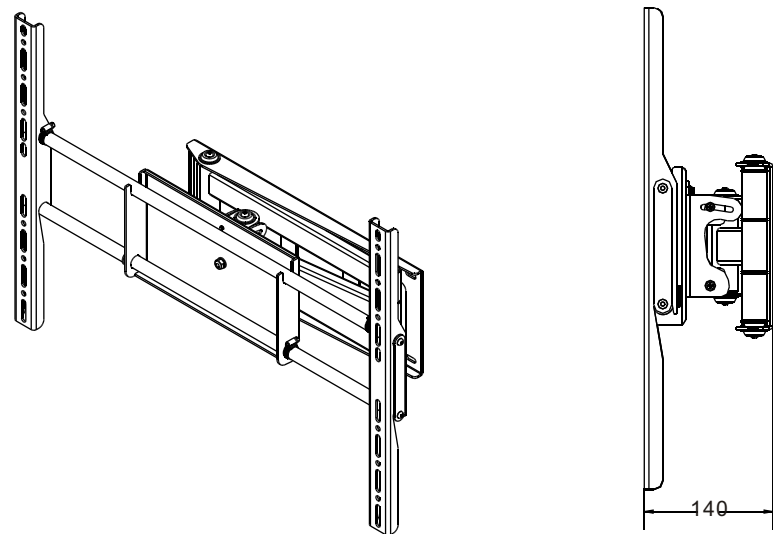

Universal LCD TV PDP Wall Mounts

Strong loading up to 50kgs
LCD TV, Plasma.

Adjustable method

- ⚠ Be aware of the specification as first page.
- ⚠ Please choose the thickness of solid wall over 50mm.
- ⚠ Please evaluate the wall material whether is suitable for installation.
- ⚠ Recommend several persons to hold the TV.
- ⚠ Unplug all the cables off the TV.

Unit:mm

A

B

9 + 16 + 17		M4x30
10 + 17		M5x16
11 + 17		M5x30
12		M6x20
13		M6x30
14		M8x16
15		M8x40

Choice one case before installation TV side

How to prohibit sliding

C Bracket Side

Decide which case show as below according to item B