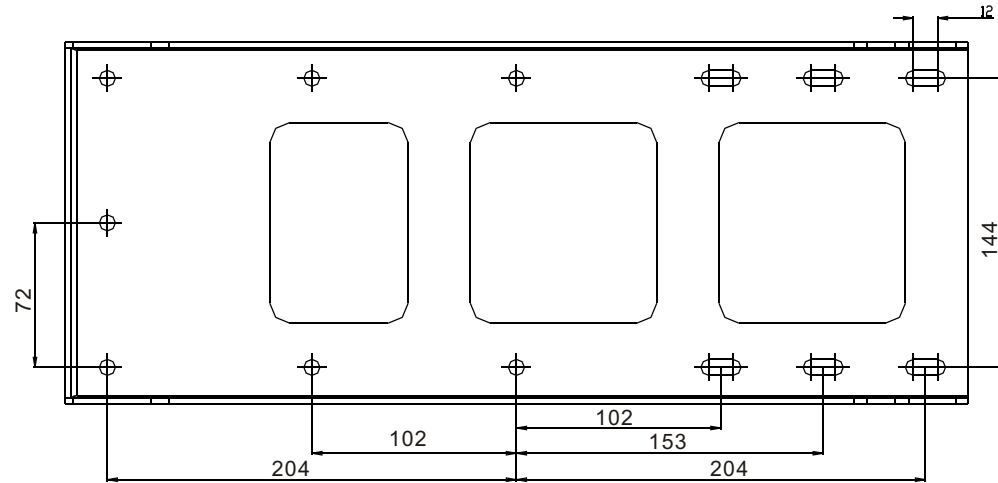

Universal LCD TV PDP Wall Mounts

Strong loading up to 50kgs
LCD TV, Plasma.

Adjustable method

- ⚠ Be aware of the specification as first page.
- ⚠ Please choose the thickness of solid wall over 50mm.
- ⚠ Please evaluate the wall material whether is suitable for installation.
- ⚠ Recommend several persons to hold the TV.
- ⚠ Unplug all the cables off the TV.

Unit:mm

A

B

9 + 16 + 17		M4x30
10 + 17		M5x16
11 + 17		M5x30
12		M6x20
13		M6x30
14		M8x16
15		M8x40

Choice one case before installation TV side

How to prohibit sliding

C Bracket Side

Decide which case show as below according to item B