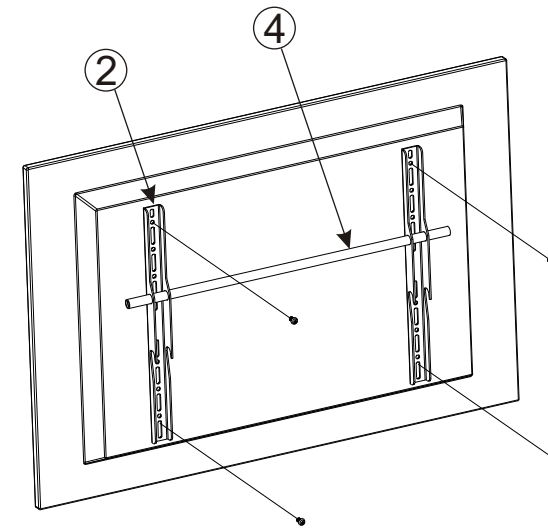

Universal LCD TV PDP Wall Mounts

Strong loading up to 50kgs
LCD TV, Plasma.

Adjustable method

- ⚠ Be aware of the specification as first page.
- ⚠ Please choose the thickness of solid wall over 50mm.
- ⚠ Please evaluate the wall material whether is suitable for installation.
- ⚠ Recommend several persons to hold the TV.
- ⚠ Unplug all the cables off the TV.

Unit:mm

A

B

9 + 16 + 17		M4x30
10 + 17		M5x16
11 + 17		M5x30
12		M6x20
13		M6x30
14		M8x16
15		M8x40

Choice one case before installation TV side

How to prohibit sliding

C Bracket Side

Decide which case show as below according to item B