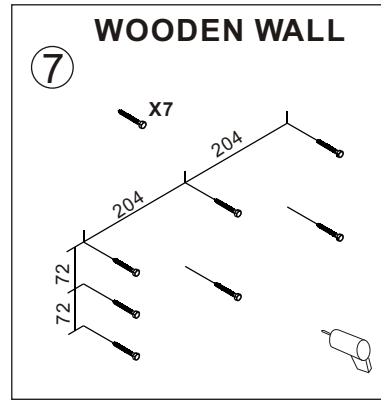

Universal LCD TV PDP Wall Mounts

Strong loading up to 50kgs
LCD TV, Plasma.

Adjustable method

- ⚠ Be aware of the specification as first page.
- ⚠ Please choose the thickness of solid wall over 50mm.
- ⚠ Please evaluate the wall material whether is suitable for installation.
- ⚠ Recommend several persons to hold the TV.
- ⚠ Unplug all the cables off the TV.

Unit:mm

A

B

9 + 16 + 17		M4x30
10 + 17		M5x16
11 + 17		M5x30
12		M6x20
13		M6x30
14		M8x16
15		M8x40

Choice one case before installation TV side

How to prohibit sliding

C Bracket Side

Decide which case show as below according to item B