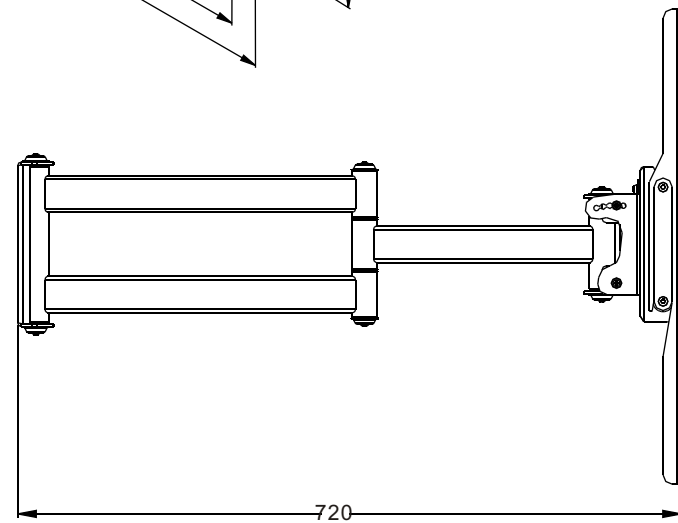

Universal LCD TV PDP Wall Mounts

Strong loading up to 50kgs
LCD TV, Plasma.

Adjustable method

- ⚠ Be aware of the specification as first page.
- ⚠ Please choose the thickness of solid wall over 50mm.
- ⚠ Please evaluate the wall material whether is suitable for installation.
- ⚠ Recommend several persons to hold the TV.
- ⚠ Unplug all the cables off the TV.

Unit:mm

A

B

9 + 16 + 17		M4x30
10 + 17		M5x16
11 + 17		M5x30
12		M6x20
13		M6x30
14		M8x16
15		M8x40

Choice one case before installation TV side

How to prohibit sliding

C Bracket Side

Decide which case show as below according to item B