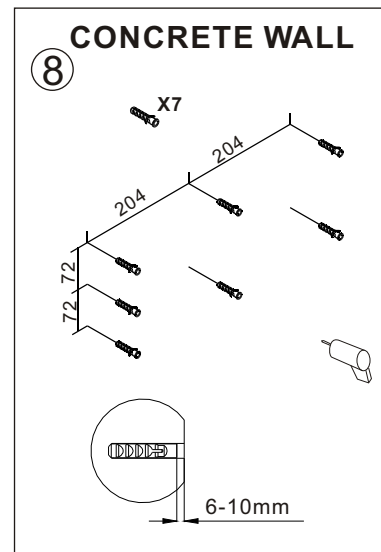

Universal LCD TV PDP Wall Mounts

Strong loading up to 50kgs
LCD TV, Plasma.

Adjustable method

- ⚠ Be aware of the specification as first page.
- ⚠ Please choose the thickness of solid wall over 50mm.
- ⚠ Please evaluate the wall material whether is suitable for installation.
- ⚠ Recommend several persons to hold the TV.
- ⚠ Unplug all the cables off the TV.

Unit:mm

A

B

9 + 16 + 17		M4x30
10 + 17		M5x16
11 + 17		M5x30
12		M6x20
13		M6x30
14		M8x16
15		M8x40

Choice one case before installation TV side

How to prohibit sliding

C Bracket Side

Decide which case show as below according to item B