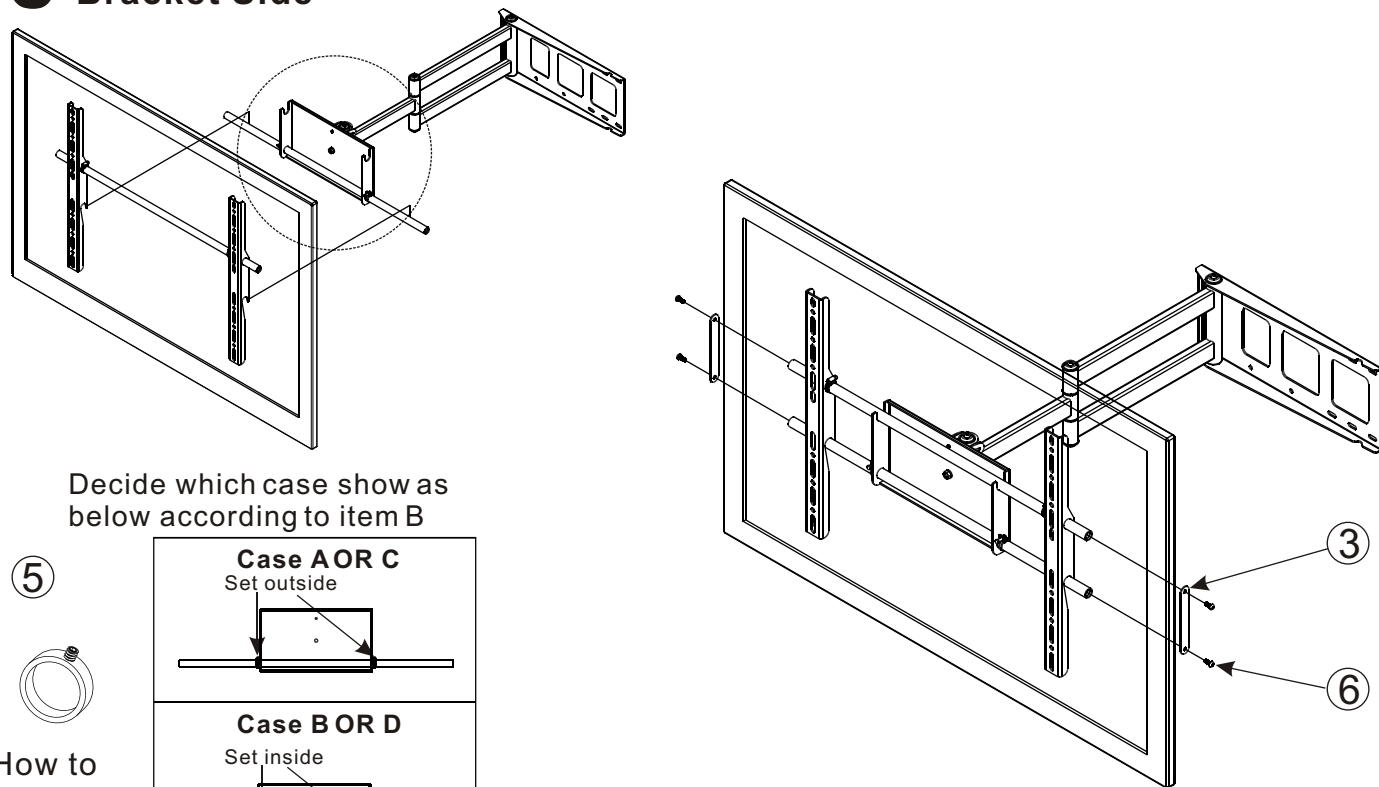

Universal LCD TV PDP Wall Mounts

Strong loading up to 50kgs
LCD TV, Plasma.

Adjustable method

- ⚠ Be aware of the specification as first page.
- ⚠ Please choose the thickness of solid wall over 50mm.
- ⚠ Please evaluate the wall material whether is suitable for installation.
- ⚠ Recommend several persons to hold the TV.
- ⚠ Unplug all the cables off the TV.

Unit:mm

A

B

9 + 16 + 17		M4x30
10 + 17		M5x16
11 + 17		M5x30
12		M6x20
13		M6x30
14		M8x16
15		M8x40

Choice one case before installation TV side

How to prohibit sliding

C Bracket Side

Decide which case show as below according to item B