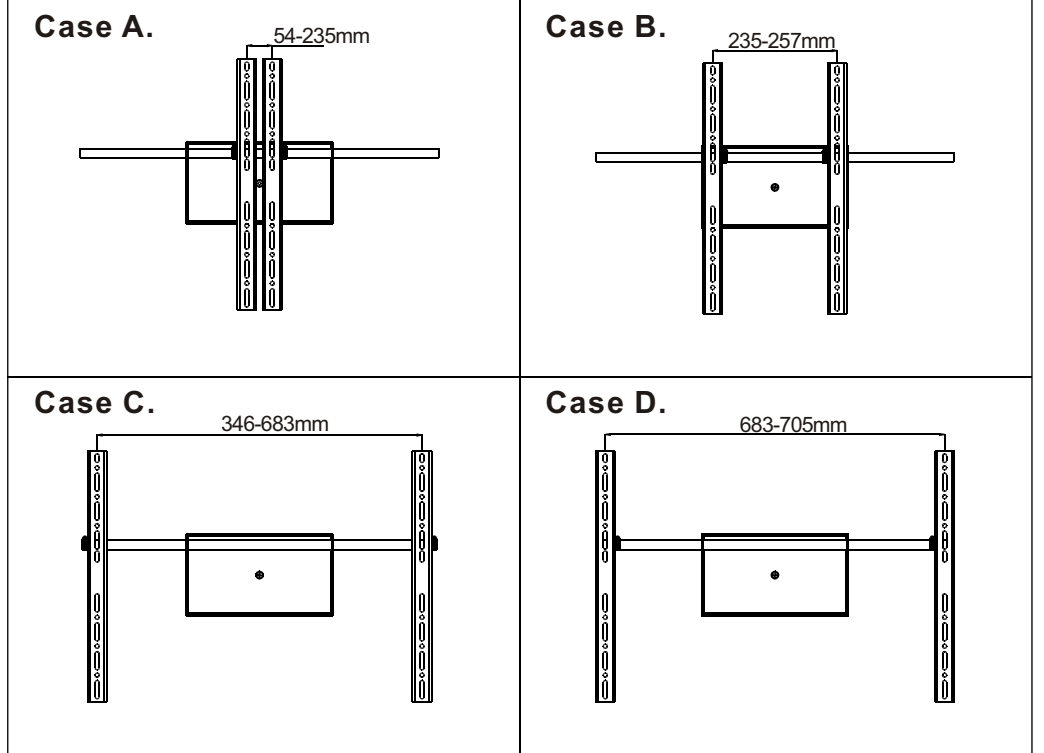

Unit:mm

A

B

9 + 16 + 17		M4x30
10 + 17		M5x16
11 + 17		M5x30
12		M6x20
13		M6x30
14		M8x16
15		M8x40

Choice one case before installation TV side

How to prohibit sliding

C Bracket Side

Decide which case show as below according to item B

5

How to prohibit sliding

MAIN PARTS

ITEM	1	2	3	4	5	6
PART						
QTY	1	2	2	2	4	4

ITEM	7	8
PART		
QTY	7	7

ITEM	9	10	11	12	13	14	15	16	17	18	19	20
PART												
QTY	4	4	4	4	4	4	4	4	4	8	8	1