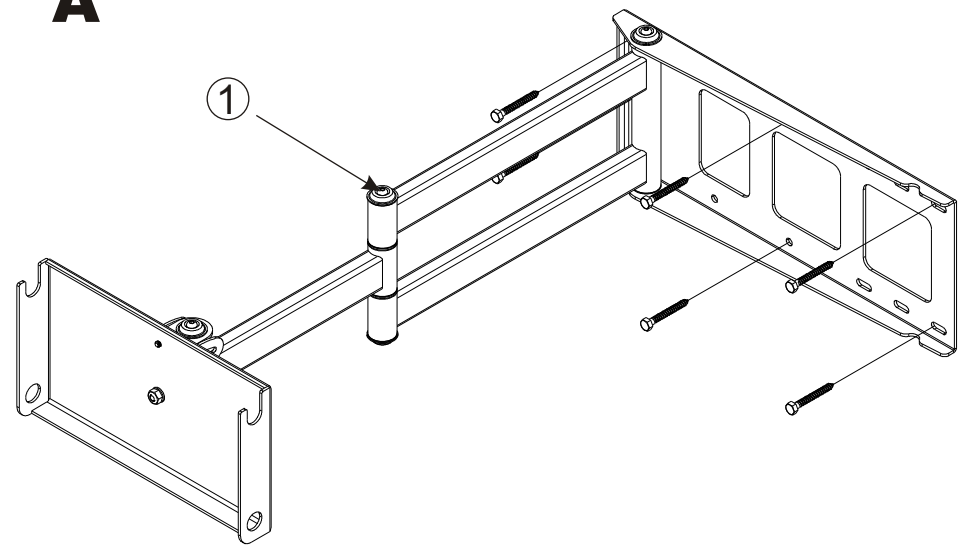

Universal LCD TV PDP Wall Mounts

Strong loading up to 50kgs
LCD TV, Plasma.

Adjustable method

- ⚠ Be aware of the specification as first page.
- ⚠ Please choose the thickness of solid wall over 50mm.
- ⚠ Please evaluate the wall material whether is suitable for installation.
- ⚠ Recommend several persons to hold the TV.
- ⚠ Unplug all the cables off the TV.

Unit:mm

A

B

9 + 16 + 17		M4x30
10 + 17		M5x16
11 + 17		M5x30
12		M6x20
13		M6x30
14		M8x16
15		M8x40

Choice one case before installation TV side

How to prohibit sliding

C Bracket Side

Decide which case show as below according to item B