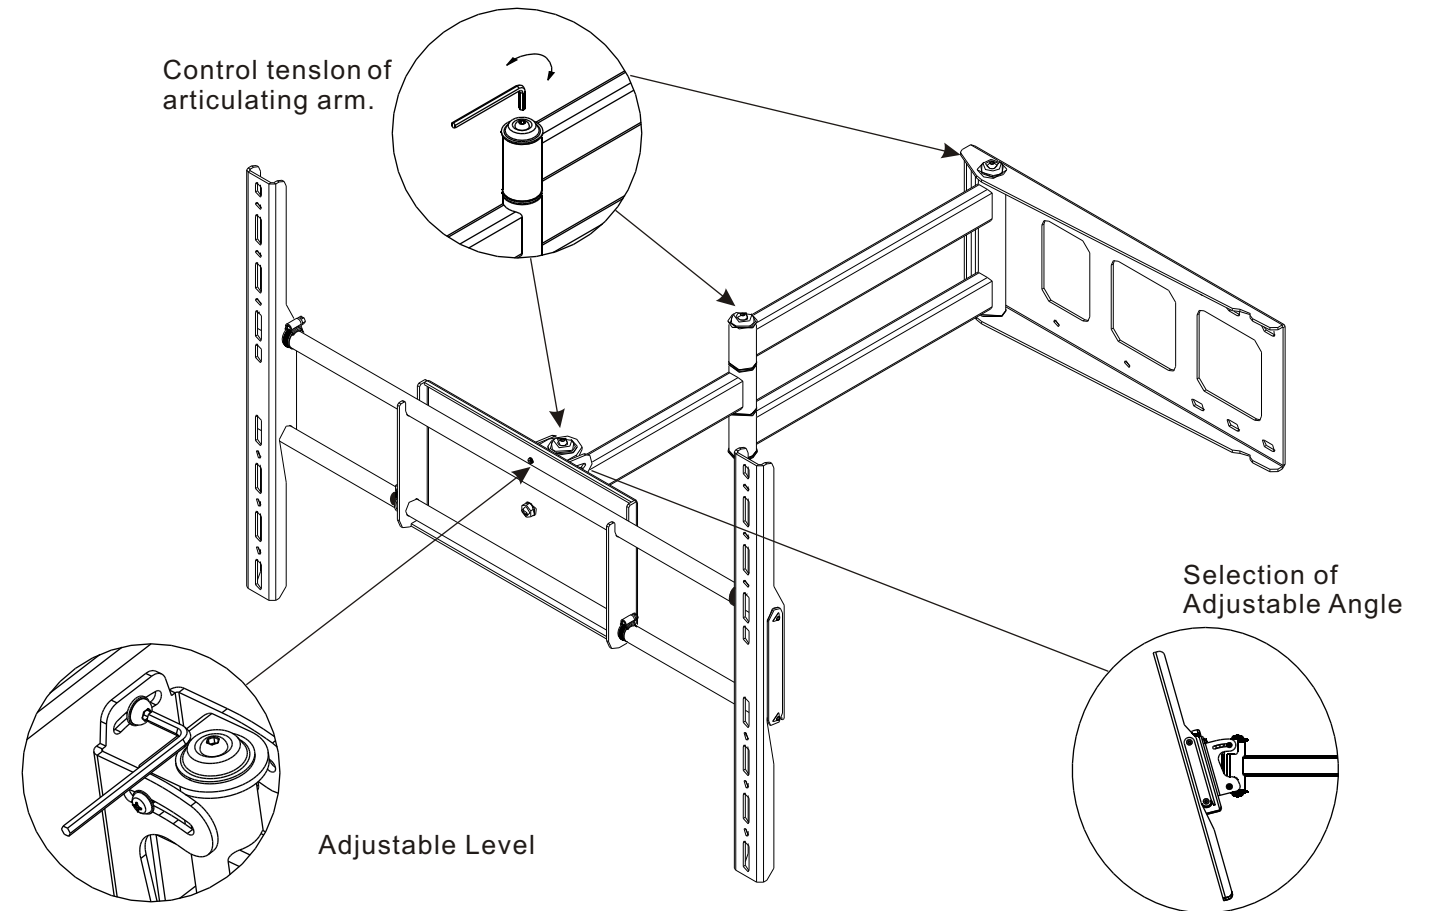

Universal LCD TV PDP Wall Mounts

Strong loading up to 50kgs
LCD TV, Plasma.

Adjustable method

- ⚠ Be aware of the specification as first page.
- ⚠ Please choose the thickness of solid wall over 50mm.
- ⚠ Please evaluate the wall material whether is suitable for installation.
- ⚠ Recommend several persons to hold the TV.
- ⚠ Unplug all the cables off the TV.

Unit:mm

A

B

9 + 16 + 17		M4x30
10 + 17		M5x16
11 + 17		M5x30
12		M6x20
13		M6x30
14		M8x16
15		M8x40

Choice one case before installation TV side

How to prohibit sliding

C Bracket Side

Decide which case show as below according to item B