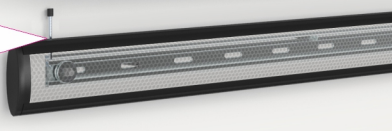

Universal Sound Bar Wall Bracket

Mount your sound bar onto the wall directly

www.lumi.cn
E-mail: info@lumi.cn

SB-42

rated
10kg/22lbs

Material:
Aluminum

Feature

Easy and quick installation

1

2

The two bars on both sides of the bracket for preventing sound bar from sliding off

3

Included bubble level assures easy installation alignment

4

Suitable for most **SONOS, SONY, VIZIO** sound bars