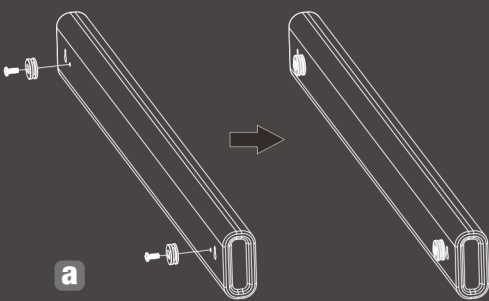

Universal Sound Bar Wall Bracket

Mount your sound bar onto the wall directly

www.lumi.cn
E-mail: info@lumi.cn

SB-42

rated
10kg/22lbs

Material:
Aluminum

Feature

Easy and quick installation

1

2

The two bars on both sides of the bracket for preventing sound bar from sliding off

3

Included bubble level assures easy installation alignment

4

Suitable for most **SONOS, SONY, VIZIO** sound bars