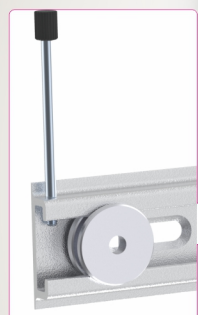

Universal Sound Bar Wall Bracket

Mount your sound bar onto the wall directly

www.lumi.cn
E-mail: info@lumi.cn

SB-42

rated
10kg/22lbs

Material:
Aluminum

Feature

Easy and quick installation

1

2

The two bars on both sides of the bracket for preventing sound bar from sliding off

3

Included bubble level assures easy installation alignment

4

Suitable for most **SONOS, SONY, VIZIO** sound bars