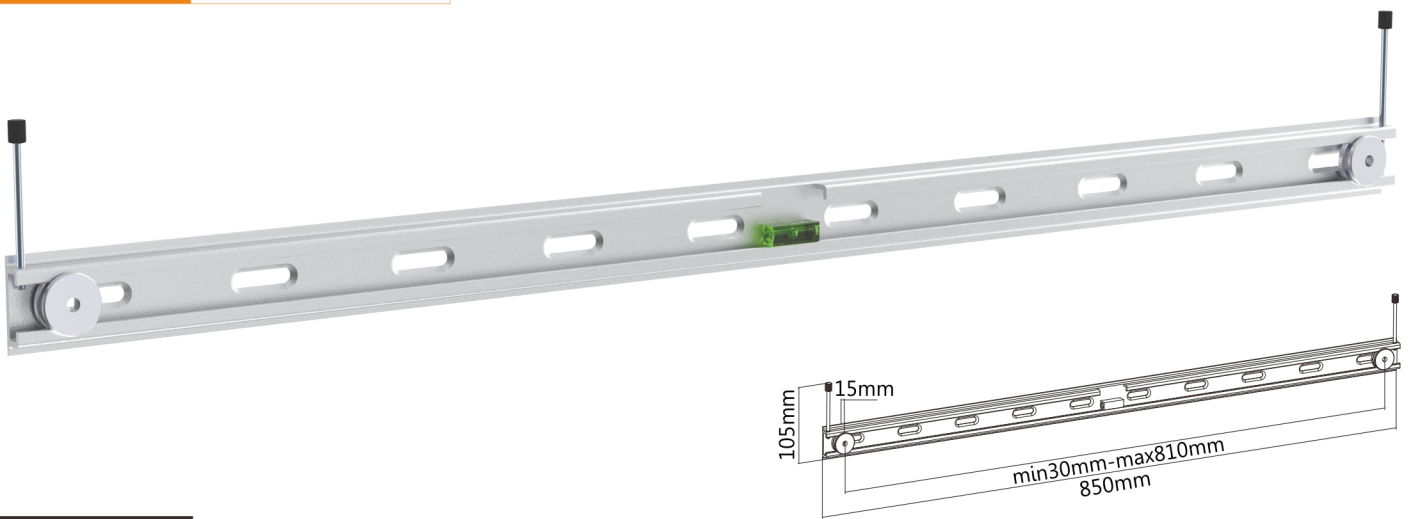

Universal Sound Bar Wall Bracket

Mount your sound bar onto the wall directly

www.lumi.cn
E-mail: info@lumi.cn

SB-42

rated
10kg/22lbs

Material:
Aluminum

Feature

Easy and quick installation

1

2

The two bars on both sides of the bracket for preventing sound bar from sliding off

3

Included bubble level assures easy installation alignment

4

Suitable for most **SONOS, SONY, VIZIO** sound bars