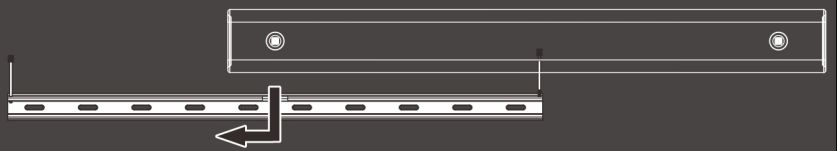

Universal Sound Bar Wall Bracket

Mount your sound bar onto the wall directly

www.lumi.cn
E-mail: info@lumi.cn

SB-42

rated
10kg/22lbs

Material:
Aluminum

Feature

Easy and quick installation

1

2

The two bars on both sides of the bracket for preventing sound bar from sliding off

3

Included bubble level assures easy installation alignment

4

Suitable for most **SONOS, SONY, VIZIO** sound bars