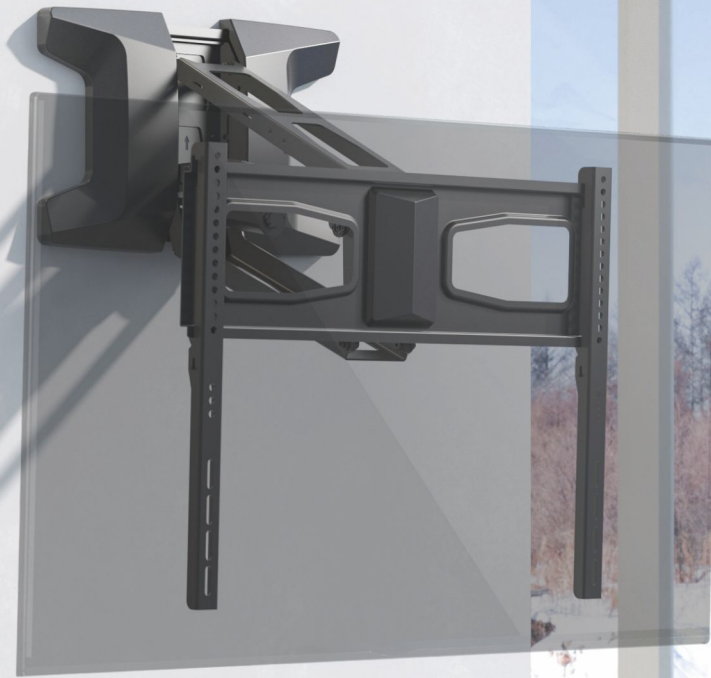

LPA53M-461

Motorized Mantel TV Mount

**What's more cool than
having a TV mounted
over the fireplace?**

A remote controlled TV! The Motorized Mantel TV Mount offers more viewing options and the convenience of remote control - through walls and from a greater distance!

LPA53M-461
Features Video

LPA53M-461

Motorized Mantel TV Mount

575mm(22.6") Height Adjustment
brings the TV down and out for the best viewing position

Cable Clips

Powerful Motor
stable, strong, durable and fast

3 Degree Forward Tilt
provides viewing comfort

RF Remote Control

- 1 Retracts with One-Button**
returns the TV to the initial position
- 2 Store 2 Favorite Positions**
for different viewers or changing viewing location

Screen Size
37"-70"

Max. VESA
200x100 200x200
300x200 300x300
400x200 400x300
400x400 600x400

Weight Capacity
35kg/77lbs

Profile to Wall
**153-485mm
(6"-19.1")**

Screen Level
+3° - -3°

Swivel Range
+25° - -25°