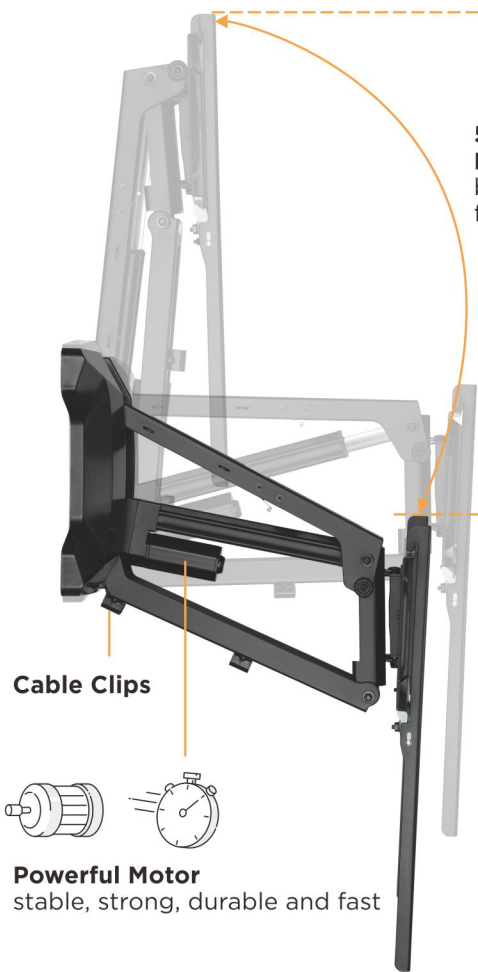

LPA53M-461

Motorized Mantel TV Mount

**What's more cool than
having a TV mounted
over the fireplace?**

A remote controlled TV! The Motorized Mantel TV Mount offers more viewing options and the convenience of remote control - through walls and from a greater distance!

LPA53M-461
Features Video

LPA53M-461

Motorized Mantel TV Mount

575mm(22.6") Height Adjustment
brings the TV down and out for the best viewing position

Cable Clips

Powerful Motor
stable, strong, durable and fast

3 Degree Forward Tilt
provides viewing comfort

RF Remote Control

- 1 Retracts with One-Button**
returns the TV to the initial position
- 2 Store 2 Favorite Positions**
for different viewers or changing viewing location

Screen Size
37"-70"

Max. VESA
200x100 200x200
300x200 300x300
400x200 400x300
400x400 600x400

Weight Capacity
35kg/77lbs

Profile to Wall
**153-485mm
(6"-19.1")**

Screen Level
+3° - -3°

Swivel Range
+25° - -25°