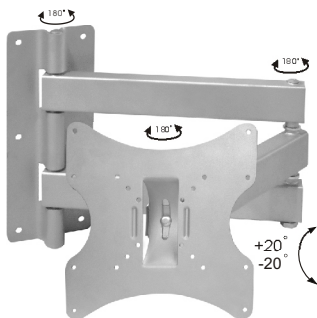

Instructions Manual

30kg/66lbs

VESA 50/75/100/200/200x100mm

1

CONCRETE

2a

WOODEN BOARD

2b