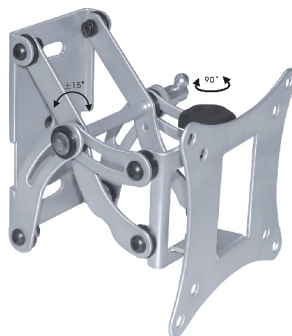

LCD-601S

MAX 30kg/66lbs

VESA 75/100mm

1

Wall Support

Wood Support

2a

2b