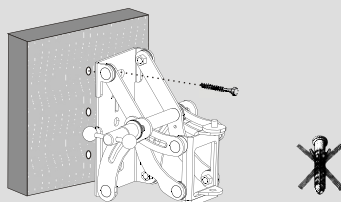

LCD-601S

MAX 30kg/66lbs

VESA 75/100mm

1

2a

2b

3a

3b

4

5

6