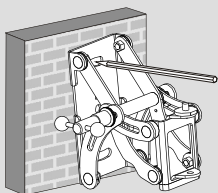

LCD-601S

MAX 30kg/66lbs

VESA 75/100mm

1

Wall Support

Wood Support

2a

2b