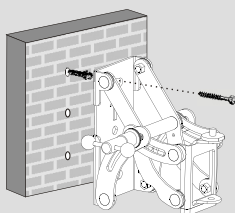

LCD-601S

MAX 30kg/66lbs

VESA 75/100mm

1

2a

2b

3a

3b

4

5

6