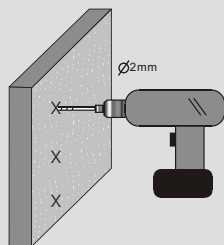

LCD-601S

MAX 30kg/66lbs

VESA 75/100mm

1

Wall Support

Wood Support

2a

2b