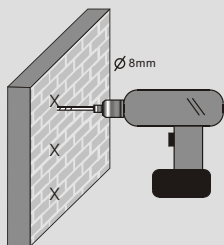

LCD-601S

MAX 30kg/66lbs

VESA 75/100mm

1

Wall Support

Wood Support

2a

2b