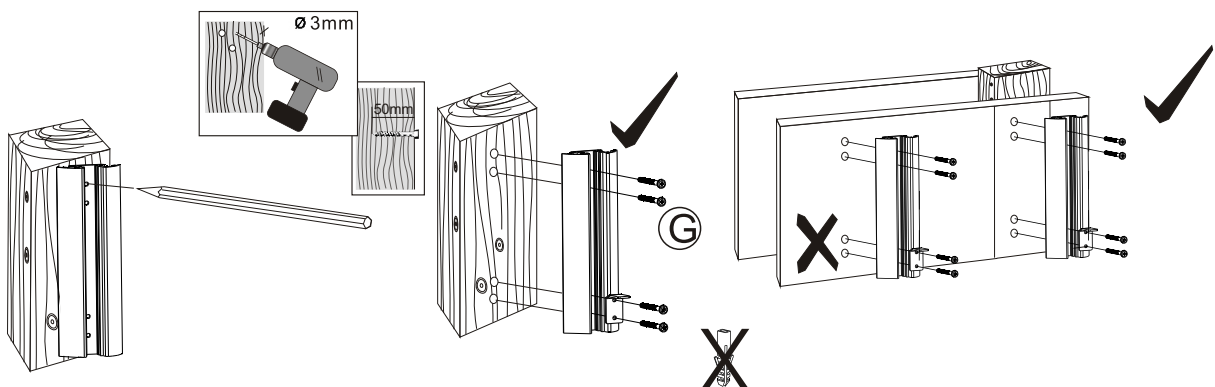

Instruction Manual

 VESA75/100mm

 15kg/33lbs

TV to Wall: Min.:128mm Max.:488mm

A		x1	B		x1	D		x4	F		x4	H		x4	J		x2
			C		x4	E		x4	G		x4	I		x1			

1a

1b

Instruction Manual

TV VESA75/100mm

MAX 15kg/33lbs

TV to Wall: Min.:128mm Max.:308mm

A	4mm	x1	B	3mm	x1	D	M4x10	x4	F	M5x10	x4	H	Ø 8x36	x4	J	M5x20	x2
			C	M4x14	x4	E	M5x14	x4	G	M5x50	x4	I	x1				

1a

1b

Instruction Manual

TV VESA75/100mm

15kg/33lbs

TV to Wall: Min.:128mm Max.:188mm

A		x1	B		x1	D		x4	F		x4	H		x4	J		x2
			C		x4	E		x4	G		x4	I		x1			
	4mm		3mm		M4x10		M4x14		M5x10		M5x50		Ø 8x36		M5x20		

1a

1b