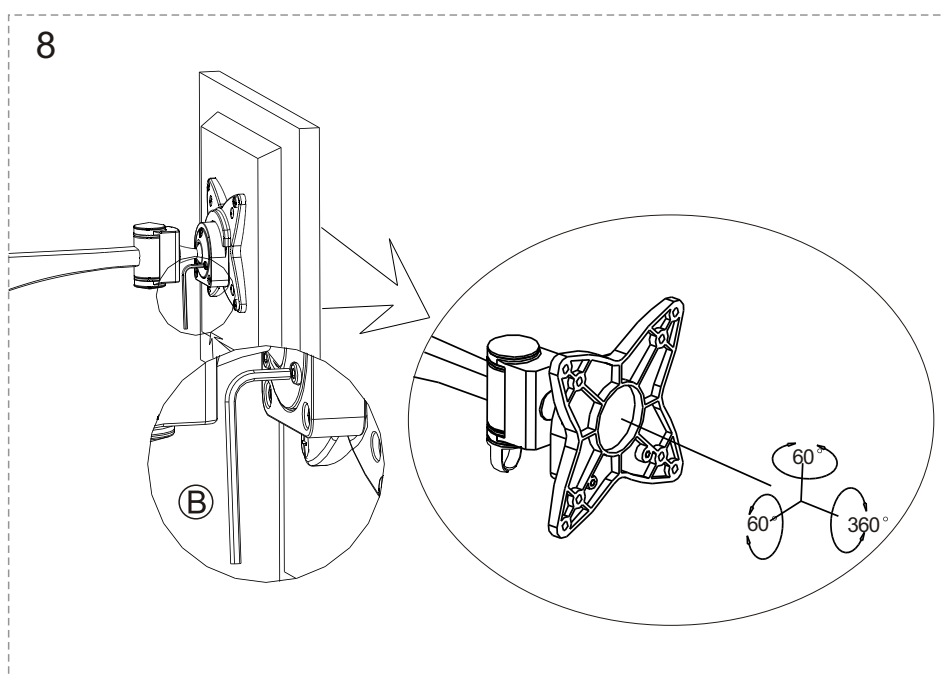

Instruction Manual

 VESA75/100mm

 15kg/33lbs

TV to Wall: Min.:128mm Max.:488mm

A		x1	B		x1	D		x4	F		x4	H		x4	J		x2
			C		x4	E		x4	G		x4	I		x1			

1a

1b

Instruction Manual

TV VESA75/100mm

MAX 15kg/33lbs

TV to Wall: Min.:128mm Max.:308mm

A	4mm	x1	B	3mm	x1	D	M4x10	x4	F	M5x10	x4	H	Ø 8x36	x4	J	M5x20	x2
			C	M4x14	x4	E	M5x14	x4	G	M5x50	x4	I	x1				

1a

1b

Instruction Manual

TV VESA75/100mm

15kg/33lbs

TV to Wall: Min.:128mm Max.:188mm

A		x1	B		x1	D		x4	F		x4	H		x4	J		x2
			C		x4	E		x4	G		x4	I		x1			
	4mm		3mm		M4x10		M4x14		M5x10		M5x50		Ø 8x36		M5x20		

1a

1b