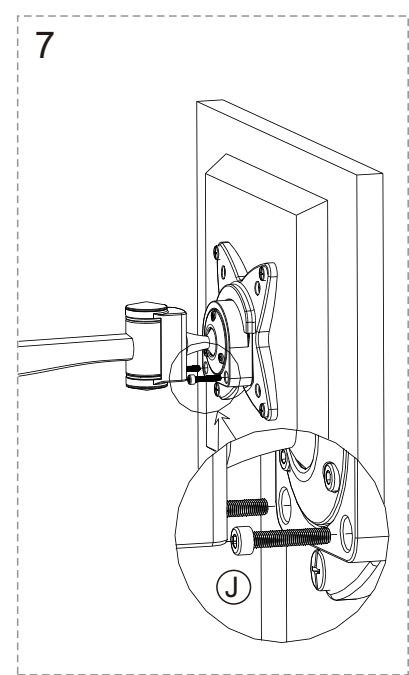

Instruction Manual

 VESA75/100mm

 15kg/33lbs

TV to Wall: Min.:128mm Max.:488mm

A		x1	B		x1	D		x4	F		x4	H		x4	J		x2
			C		x4	E		x4	G		x4	I		x1			

1a

1b

Instruction Manual

TV VESA75/100mm

MAX 15kg/33lbs

TV to Wall: Min.:128mm Max.:308mm

A	4mm	x1	B	3mm	x1	D	M4x10	x4	F	M5x10	x4	H	Ø 8x36	x4	J	M5x20	x2
			C	M4x14	x4	E	M5x14	x4	G	M5x50	x4	I	x1				

1a

1b

Instruction Manual

TV VESA75/100mm

15kg/33lbs

TV to Wall: Min.:128mm Max.:188mm

A		x1	B		x1	D		x4	F		x4	H		x4	J		x2
			C		x4	E		x4	G		x4	I		x1			
	4mm		3mm		M4x10		M4x14		M5x10		M5x50		Ø 8x36		M5x20		

1a

1b