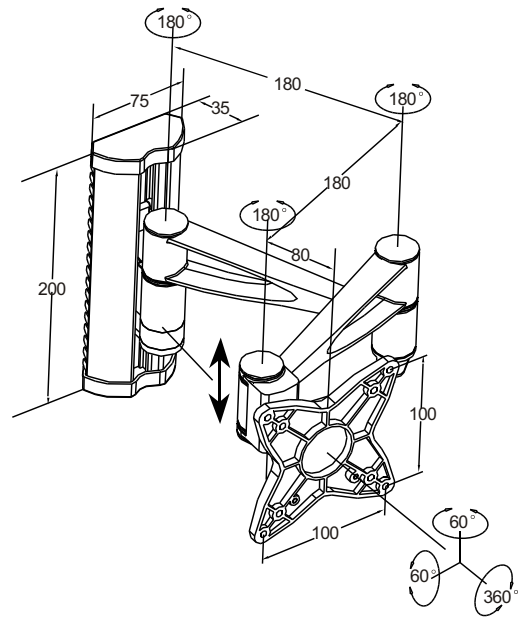

Instruction Manual

 VESA75/100mm

 15kg/33lbs

TV to Wall: Min.:128mm Max.:488mm

A		x1	B		x1	D		x4	F		x4	H		x4	J		x2
			C		x4	E		x4	G		x4	I		x1			

1a

1b

Instruction Manual

TV VESA75/100mm

MAX 15kg/33lbs

TV to Wall: Min.:128mm Max.:308mm

A	4mm	x1	B	3mm	x1	D	M4x10	x4	F	M5x10	x4	H	Ø 8x36	x4	J	M5x20	x2
			C	M4x14	x4	E	M5x14	x4	G	M5x50	x4	I	x1				

1a

1b

Instruction Manual

TV VESA75/100mm

15kg/33lbs

TV to Wall: Min.:128mm Max.:188mm

A		x1	B		x1	D		x4	F		x4	H		x4	J		x2
			C		x4	E		x4	G		x4	I		x1			
	4mm		3mm		M4x10		M4x14		M5x10		M5x50		Ø 8x36		M5x20		

1a

1b