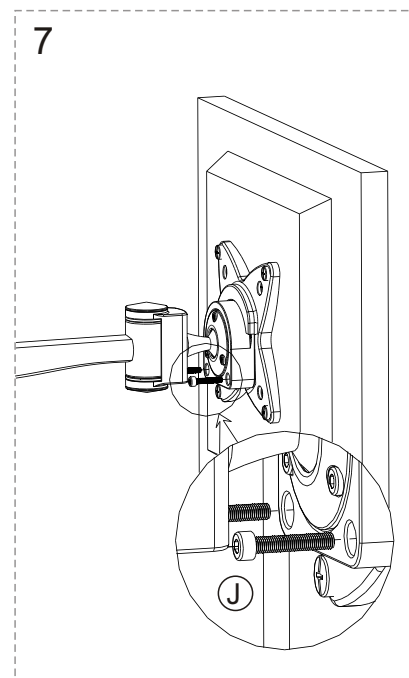

Instruction Manual

 VESA75/100mm

 15kg/33lbs

TV to Wall: Min.:128mm Max.:488mm

A		x1	B		x1	D		x4	F		x4	H		x4	J		x2
			C		x4	E		x4	G		x4	I		x1			

1a

1b

Instruction Manual

TV VESA75/100mm

MAX 15kg/33lbs

TV to Wall: Min.:128mm Max.:308mm

A	4mm	x1	B	3mm	x1	D	M4x10	x4	F	M5x10	x4	H	Ø 8x36	x4	J	M5x20	x2
			C	M4x14	x4	E	M5x14	x4	G	M5x50	x4	I	x1				

1a

1b

Instruction Manual

TV VESA75/100mm

15kg/33lbs

TV to Wall: Min.:128mm Max.:188mm

A		x1	B		x1	D		x4	F		x4	H		x4	J		x2
			C		x4	E		x4	G		x4	I		x1			
	4mm		3mm		M4x10		M4x14		M5x10		M5x50		Ø 8x36		M5x20		

1a

1b