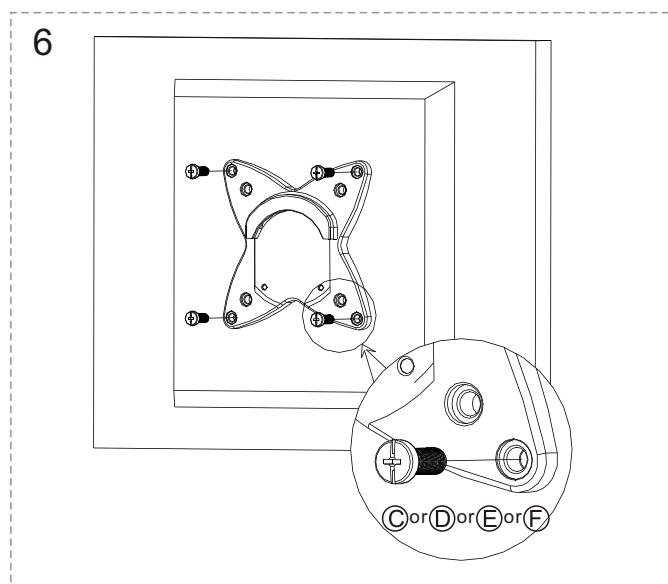

Instruction Manual

 VESA75/100mm

 15kg/33lbs

TV to Wall: Min.:128mm Max.:488mm

A		x1	B		x1	D		x4	F		x4	H		x4	J		x2
			C		x4	E		x4	G		x4	I		x1			

1a

1b

Instruction Manual

TV VESA75/100mm

MAX 15kg/33lbs

TV to Wall: Min.:128mm Max.:308mm

A	4mm	x1	B	3mm	x1	D	M4x10	x4	F	M5x10	x4	H	Ø 8x36	x4	J	M5x20	x2
			C	M4x14	x4	E	M5x14	x4	G	M5x50	x4	I	x1				

1a

1b

Instruction Manual

TV VESA75/100mm

15kg/33lbs

TV to Wall: Min.:128mm Max.:188mm

A		x1	B		x1	D		x4	F		x4	H		x4	J		x2
			C		x4	E		x4	G		x4	I		x1			
	4mm		3mm		M4x10		M4x14		M5x10		M5x50		Ø 8x36		M5x20		

1a

1b