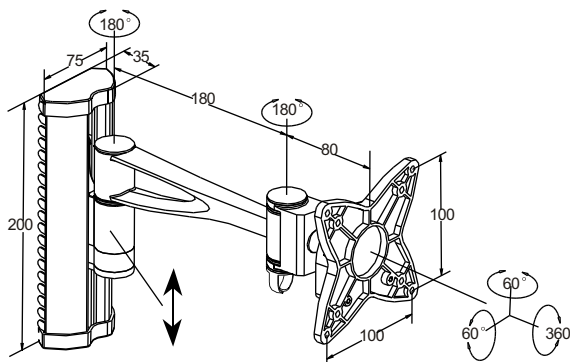

Instruction Manual

 VESA75/100mm

 15kg/33lbs

TV to Wall: Min.:128mm Max.:488mm

A		x1	B		x1	D		x4	F		x4	H		x4	J		x2
			C		x4	E		x4	G		x4	I		x1			

1a

1b

Instruction Manual

TV VESA75/100mm

MAX 15kg/33lbs

TV to Wall: Min.:128mm Max.:308mm

A	4mm	x1	B	3mm	x1	D	M4x10	x4	F	M5x10	x4	H	Ø 8x36	x4	J	M5x20	x2
			C	M4x14	x4	E	M5x14	x4	G	M5x50	x4	I	x1				

1a

1b

Instruction Manual

TV VESA75/100mm

15kg/33lbs

TV to Wall: Min.:128mm Max.:188mm

A		x1	B		x1	D		x4	F		x4	H		x4	J		x2
			C		x4	E		x4	G		x4	I		x1			
	4mm		3mm		M4x10		M4x14		M5x10		M5x50		Ø 8x36		M5x20		

1a

1b