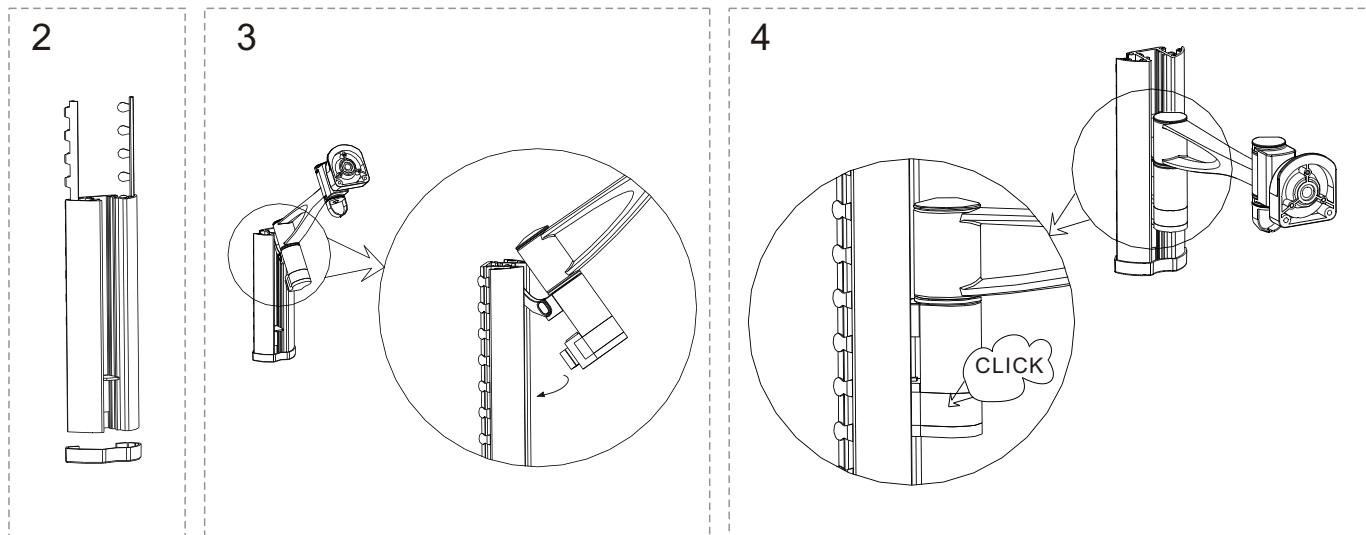

Instruction Manual

 VESA75/100mm

 15kg/33lbs

TV to Wall: Min.:128mm Max.:488mm

A		x1	B		x1	D		x4	F		x4	H		x4	J		x2
			C		x4	E		x4	G		x4	I		x1			

1a

1b

Instruction Manual

TV VESA75/100mm

MAX 15kg/33lbs

TV to Wall: Min.:128mm Max.:308mm

A	4mm	x1	B	3mm	x1	D	M4x10	x4	F	M5x10	x4	H	Ø 8x36	x4	J	M5x20	x2
			C	M4x14	x4	E	M5x14	x4	G	M5x50	x4	I	x1				

1a

1b

Instruction Manual

TV VESA75/100mm

15kg/33lbs

TV to Wall: Min.:128mm Max.:188mm

A		x1	B		x1	D		x4	F		x4	H		x4	J		x2
			C		x4	E		x4	G		x4	I		x1			
	4mm		3mm		M4x10		M4x14		M5x10		M5x50		Ø 8x36		M5x20		

1a

1b