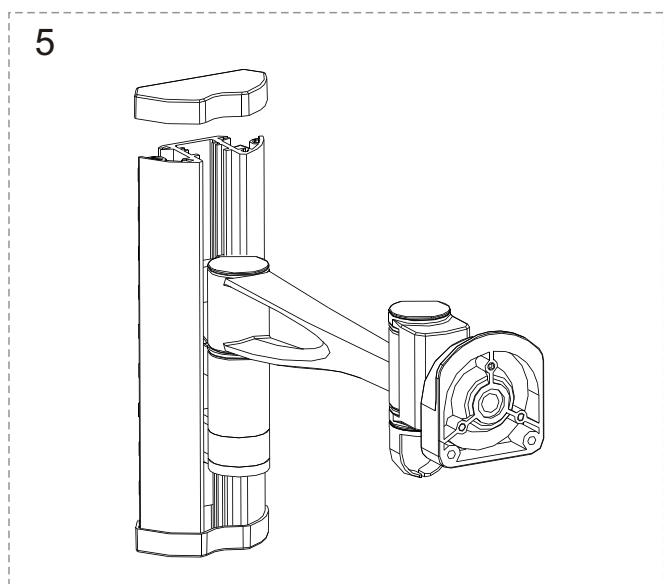

Instruction Manual

 VESA75/100mm

 15kg/33lbs

TV to Wall: Min.:128mm Max.:488mm

A		x1	B		x1	D		x4	F		x4	H		x4	J		x2
			C		x4	E		x4	G		x4	I		x1			

1a

1b

Instruction Manual

TV VESA75/100mm

MAX 15kg/33lbs

TV to Wall: Min.:128mm Max.:308mm

A	4mm	x1	B	3mm	x1	D	M4x10	x4	F	M5x10	x4	H	Ø 8x36	x4	J	M5x20	x2
			C	M4x14	x4	E	M5x14	x4	G	M5x50	x4	I	x1				

1a

1b

Instruction Manual

TV VESA75/100mm

15kg/33lbs

TV to Wall: Min.:128mm Max.:188mm

A		x1	B		x1	D		x4	F		x4	H		x4	J		x2
			C		x4	E		x4	G		x4	I		x1			
	4mm		3mm		M4x10		M4x14		M5x10		M5x50		Ø 8x36		M5x20		

1a

1b