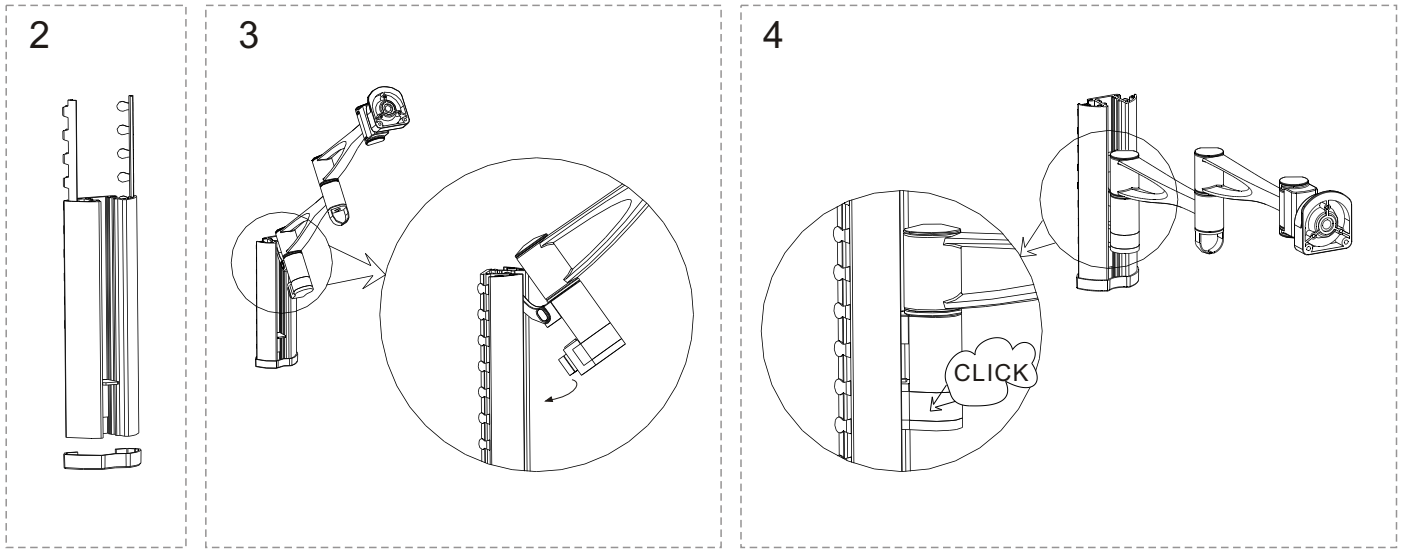

Instruction Manual

 VESA75/100mm

 15kg/33lbs

TV to Wall: Min.:128mm Max.:488mm

A		x1	B		x1	D		x4	F		x4	H		x4	J		x2
			C		x4	E		x4	G		x4	I		x1			

1a

1b

Instruction Manual

TV VESA75/100mm

MAX 15kg/33lbs

TV to Wall: Min.:128mm Max.:308mm

A	4mm	x1	B	3mm	x1	D	M4x10	x4	F	M5x10	x4	H	Ø 8x36	x4	J	M5x20	x2
			C	M4x14	x4	E	M5x14	x4	G	M5x50	x4	I	x1				

1a

1b

Instruction Manual

TV VESA75/100mm

15kg/33lbs

TV to Wall: Min.:128mm Max.:188mm

A		x1	B		x1	D		x4	F		x4	H		x4	J		x2
			C		x4	E		x4	G		x4	I		x1			
	4mm		3mm		M4x10		M4x14		M5x10		M5x50		Ø 8x36		M5x20		

1a

1b