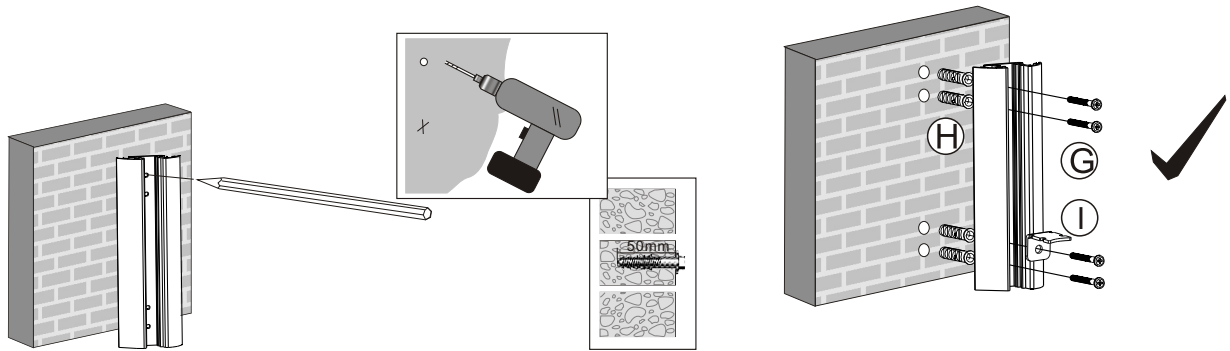

Instruction Manual

 VESA75/100mm

 15kg/33lbs

TV to Wall: Min.:128mm Max.:488mm

A		x1	B		x1	D		x4	F		x4	H		x4	J		x2
			C		x4	E		x4	G		x4	I		x1			

1a

1b

Instruction Manual

TV VESA75/100mm

MAX 15kg/33lbs

TV to Wall: Min.:128mm Max.:308mm

A	4mm	x1	B	3mm	x1	D	M4x10	x4	F	M5x10	x4	H	Ø 8x36	x4	J	M5x20	x2
			C	M4x14	x4	E	M5x14	x4	G	M5x50	x4	I	x1				

1a

1b

Instruction Manual

TV VESA75/100mm

15kg/33lbs

TV to Wall: Min.:128mm Max.:188mm

A		x1	B		x1	D		x4	F		x4	H		x4	J		x2
			C		x4	E		x4	G		x4	I		x1			
	4mm		3mm		M4x10		M4x14		M5x10		M5x50		Ø 8x36		M5x20		

1a

1b