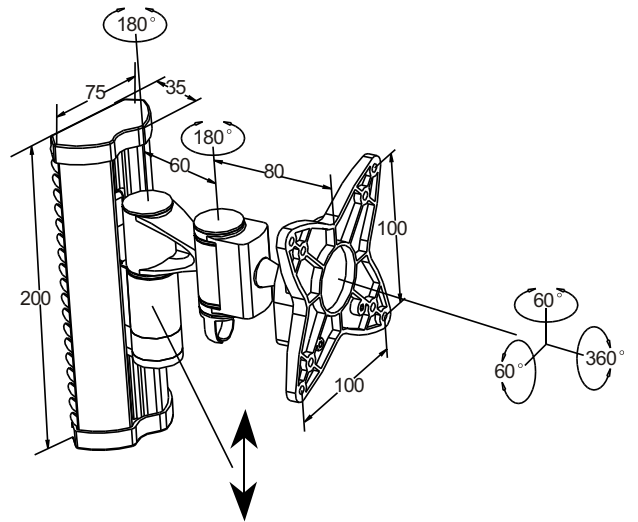

Instruction Manual

 VESA75/100mm

 15kg/33lbs

TV to Wall: Min.:128mm Max.:488mm

A		x1	B		x1	D		x4	F		x4	H		x4	J		x2
			C		x4	E		x4	G		x4	I		x1			

1a

1b

Instruction Manual

TV VESA75/100mm

MAX 15kg/33lbs

TV to Wall: Min.:128mm Max.:308mm

A	4mm	x1	B	3mm	x1	D	M4x10	x4	F	M5x10	x4	H	Ø 8x36	x4	J	M5x20	x2
			C	M4x14	x4	E	M5x14	x4	G	M5x50	x4	I	x1				

1a

1b

Instruction Manual

TV VESA75/100mm

15kg/33lbs

TV to Wall: Min.:128mm Max.:188mm

A		x1	B		x1	D		x4	F		x4	H		x4	J		x2
			C		x4	E		x4	G		x4	I		x1			
	4mm		3mm		M4x10		M4x14		M5x10		M5x50		Ø 8x36		M5x20		

1a

1b