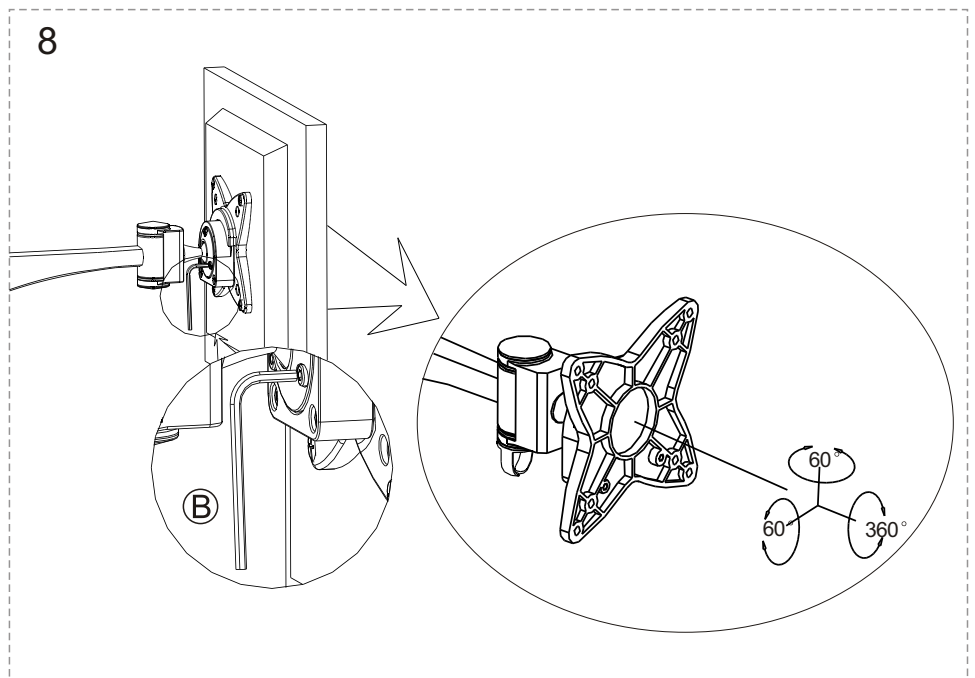

Instruction Manual

 VESA75/100mm

 15kg/33lbs

TV to Wall: Min.:128mm Max.:488mm

A		x1	B		x1	D		x4	F		x4	H		x4	J		x2
			C		x4	E		x4	G		x4	I		x1			

1a

1b

Instruction Manual

TV VESA75/100mm

MAX 15kg/33lbs

TV to Wall: Min.:128mm Max.:308mm

A	4mm	x1	B	3mm	x1	D	M4x10	x4	F	M5x10	x4	H	Ø 8x36	x4	J	M5x20	x2
			C	M4x14	x4	E	M5x14	x4	G	M5x50	x4	I	x1				

1a

1b

Instruction Manual

TV VESA75/100mm

15kg/33lbs

TV to Wall: Min.:128mm Max.:188mm

A		x1	B		x1	D		x4	F		x4	H		x4	J		x2
			C		x4	E		x4	G		x4	I		x1			
	4mm		3mm		M4x10		M4x14		M5x10		M5x50		Ø 8x36		M5x20		

1a

1b