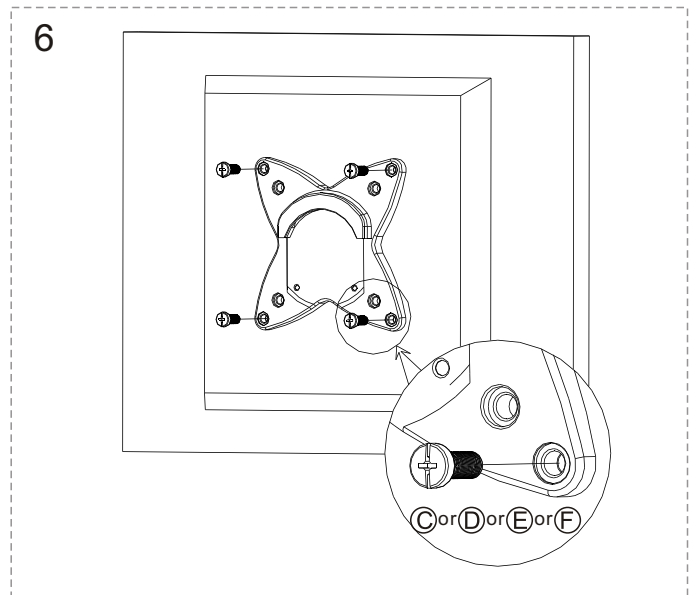

Instruction Manual

 VESA75/100mm

 15kg/33lbs

TV to Wall: Min.:128mm Max.:488mm

A		x1	B		x1	D		x4	F		x4	H		x4	J		x2
			C		x4	E		x4	G		x4	I		x1			

1a

1b

Instruction Manual

TV VESA75/100mm

MAX 15kg/33lbs

TV to Wall: Min.:128mm Max.:308mm

A	4mm	x1	B	3mm	x1	D	M4x10	x4	F	M5x10	x4	H	Ø 8x36	x4	J	M5x20	x2
			C	M4x14	x4	E	M5x14	x4	G	M5x50	x4	I	x1				

1a

1b

Instruction Manual

TV VESA75/100mm

15kg/33lbs

TV to Wall: Min.:128mm Max.:188mm

A		x1	B		x1	D		x4	F		x4	H		x4	J		x2
			C		x4	E		x4	G		x4	I		x1			
	4mm		3mm		M4x10		M4x14		M5x10		M5x50		Ø 8x36		M5x20		

1a

1b