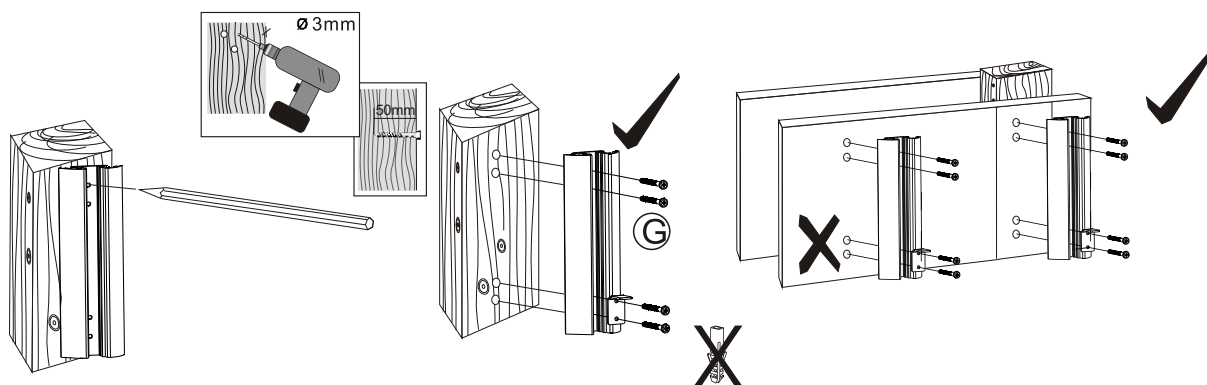

Instruction Manual

 VESA75/100mm

 15kg/33lbs

TV to Wall: Min.:128mm Max.:488mm

A		x1	B		x1	D		x4	F		x4	H		x4	J		x2
			C		x4	E		x4	G		x4	I		x1			

1a

1b

Instruction Manual

TV VESA75/100mm

MAX 15kg/33lbs

TV to Wall: Min.:128mm Max.:308mm

A	4mm	x1	B	3mm	x1	D	M4x10	x4	F	M5x10	x4	H	Ø 8x36	x4	J	M5x20	x2
			C	M4x14	x4	E	M5x14	x4	G	M5x50	x4	I	x1				

1a

1b

Instruction Manual

TV VESA75/100mm

15kg/33lbs

TV to Wall: Min.:128mm Max.:188mm

A		x1	B		x1	D		x4	F		x4	H		x4	J		x2
			C		x4	E		x4	G		x4	I		x1			
	4mm		3mm		M4x10		M4x14		M5x10		M5x50		Ø 8x36		M5x20		

1a

1b