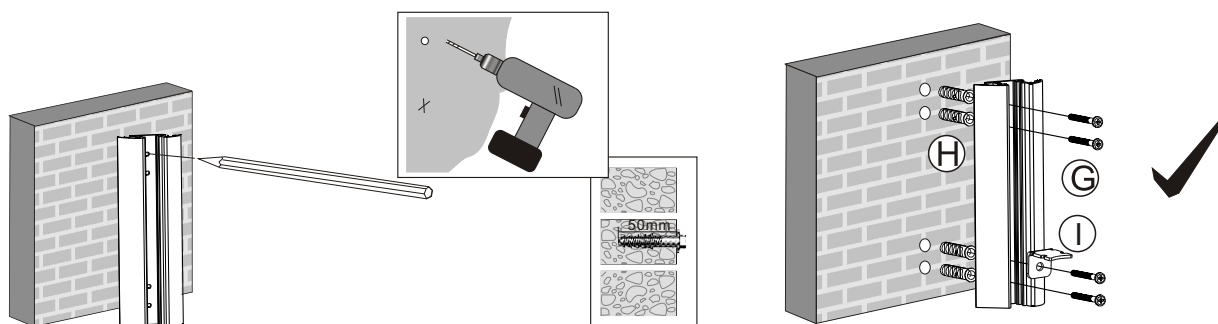

Instruction Manual

 VESA75/100mm

 15kg/33lbs

TV to Wall: Min.:128mm Max.:488mm

A		x1	B		x1	D		x4	F		x4	H		x4	J		x2
			C		x4	E		x4	G		x4	I		x1			

1a

1b

Instruction Manual

TV VESA75/100mm

MAX 15kg/33lbs

TV to Wall: Min.:128mm Max.:308mm

A	4mm	x1	B	3mm	x1	D	M4x10	x4	F	M5x10	x4	H	Ø 8x36	x4	J	M5x20	x2
			C	M4x14	x4	E	M5x14	x4	G	M5x50	x4	I	x1				

1a

1b

Instruction Manual

TV VESA75/100mm

15kg/33lbs

TV to Wall: Min.:128mm Max.:188mm

A		x1	B		x1	D		x4	F		x4	H		x4	J		x2
			C		x4	E		x4	G		x4	I		x1			
	4mm		3mm		M4x10		M4x14		M5x10		M5x50		Ø 8x36		M5x20		

1a

1b