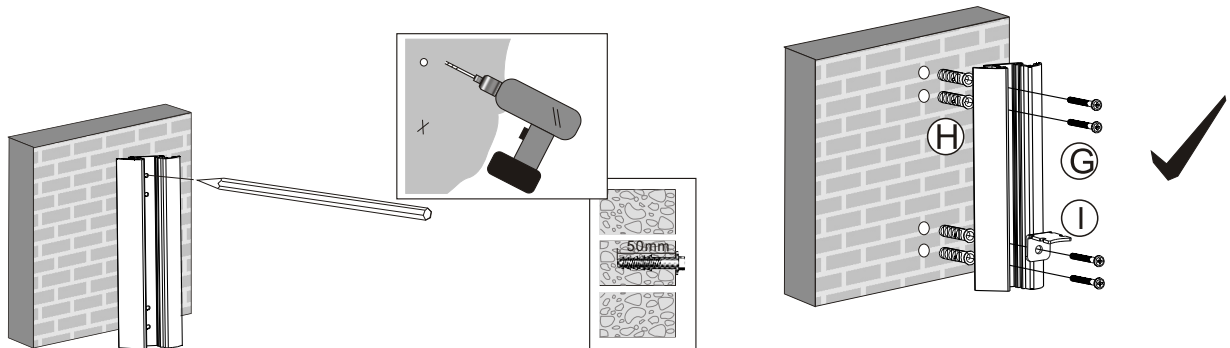

Instruction Manual

 VESA75/100mm

 15kg/33lbs

TV to Wall: Min.:128mm Max.:488mm

A		x1	B		x1	D		x4	F		x4	H		x4	J		x2
			C		x4	E		x4	G		x4	I		x1			

1a

1b

Instruction Manual

TV VESA75/100mm

MAX 15kg/33lbs

TV to Wall: Min.:128mm Max.:308mm

A	4mm	x1	B	3mm	x1	D	M4x10	x4	F	M5x10	x4	H	Ø 8x36	x4	J	M5x20	x2
			C	M4x14	x4	E	M5x14	x4	G	M5x50	x4	I	x1				

1a

1b

Instruction Manual

TV VESA75/100mm

15kg/33lbs

TV to Wall: Min.:128mm Max.:188mm

A		x1	B		x1	D		x4	F		x4	H		x4	J		x2
			C		x4	E		x4	G		x4	I		x1			
	4mm		3mm		M4x10		M4x14		M5x10		M5x50		Ø 8x36		M5x20		

1a

1b