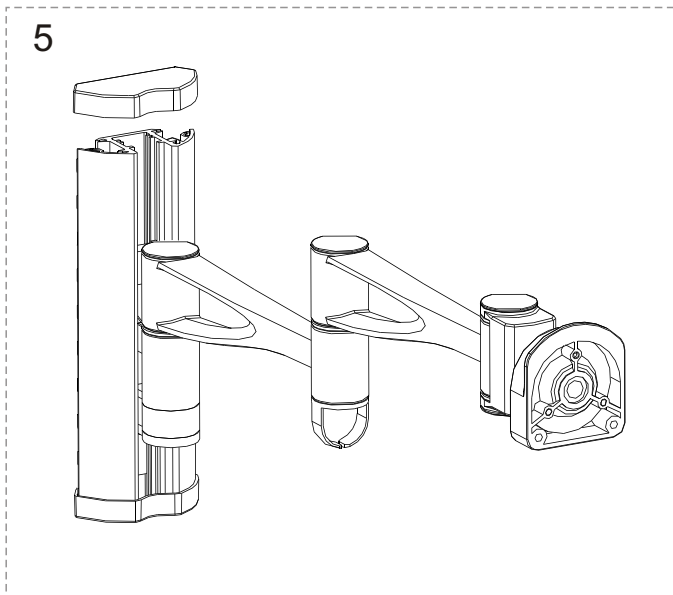

Instruction Manual

 VESA75/100mm

 15kg/33lbs

TV to Wall: Min.:128mm Max.:488mm

A		x1	B		x1	D		x4	F		x4	H		x4	J		x2
			C		x4	E		x4	G		x4	I		x1			

1a

1b

Instruction Manual

TV VESA75/100mm

MAX 15kg/33lbs

TV to Wall: Min.:128mm Max.:308mm

A	4mm	x1	B	3mm	x1	D	M4x10	x4	F	M5x10	x4	H	Ø 8x36	x4	J	M5x20	x2
			C	M4x14	x4	E	M5x14	x4	G	M5x50	x4	I	x1				

1a

1b

Instruction Manual

TV VESA75/100mm

15kg/33lbs

TV to Wall: Min.:128mm Max.:188mm

A		x1	B		x1	D		x4	F		x4	H		x4	J		x2
			C		x4	E		x4	G		x4	I		x1			
	4mm		3mm		M4x10		M4x14		M5x10		M5x50		Ø 8x36		M5x20		

1a

1b