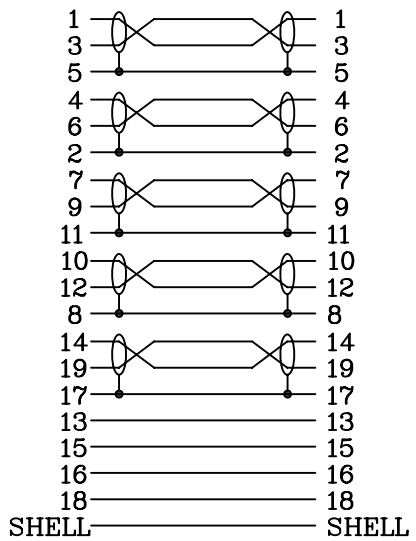

REV.	DESCRIPTION	DATE	DESIGN
------	-------------	------	--------

High Speed HDMI® Cable with Ethernet E468041 兎 AWM STYLE 20276 80°C 30V VW-1

PIN Assignment

- NOTES:**
- Test Condition:
 - 100% OPEN & SHORT TEST;
 - Insulation Resistance: DC300V 5MΩ(Min) ;
 - Conductor Resistance: 5Ω/Max.
 - Hi-Pot:DC 300V/0.1s.
 - The product is ROHS compliant.
 - HDTV-DVD TEST:4K@60HZ

Client NO	GC-HH34-01	GC-HH34-03	GC-HH34-06	GC-HH34-10
Length	458±20mm(1.5FT)	915±20mm(3FT)	1830±30mm(6FT)	3050±50mm(10FT)

⑤	SHEEL	HDMI AM Black ABS sheel	PCS	2	
④	OUTER MOLDED	45P Black PVC	g	12	
③	INNER MOLDED	PE	g	8	
②	CON	HDMI AM Gold Plated Connector	PCS	2	
①	CABLE	[(34AWG+FPE)*1P+D+HDPE+AL-foil]*5P+ (34AWG+HDPE)*4C+AL+AEB+Black PVC OD4.8mm	PC	1	
NO.	ITEM	DESCRIPTION	UNIT	Q'TY	Notes