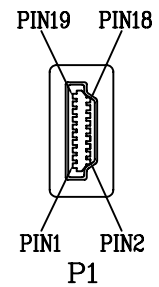

REV.	DESCRIPTION	DATE	DESIGN
------	-------------	------	--------

High Speed HDMI® Cable with Ethernet E468041 兎 AWM STYLE 20276 80°C 30V VW-1

PIN Assignment

- NOTES:**
- Test Condition:
 - 100% OPEN & SHORT TEST;
 - Insulation Resistance: DC300V 5MΩ(Min) ;
 - Conductor Resistance: 5Ω/Max.
 - Hi-Pot:DC 300V/0.1s.
 - The product is ROHS compliant.
 - HDTV-DVD TEST:4K@60HZ

Client NO	GC-HH34-01	GC-HH34-03	GC-HH34-06	GC-HH34-10
Length	458±20mm(1.5FT)	915±20mm(3FT)	1830±30mm(6FT)	3050±50mm(10FT)

⑤	SHEEL	HDMI AM Black ABS sheel	PCS	2	
④	OUTER MOLDED	45P Black PVC	g	12	
③	INNER MOLDED	PE	g	8	
②	CON	HDMI AM Gold Plated Connector	PCS	2	
①	CABLE	[(34AWG+FPE)*1P+D+HDPE+AL-foil]*5P+ (34AWG+HDPE)*4C+AL+AEB+Black PVC OD4.8mm	PC	1	
NO.	ITEM	DESCRIPTION	UNIT	Q'TY	Notes