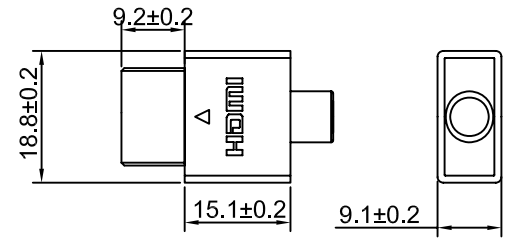

REV.	DESCRIPTION	DATE	DESIGN
------	-------------	------	--------

High Speed HDMI® Cable with Ethernet E468041 兎 AWM STYLE 20276 80°C 30V VW-1

PIN Assignment

- NOTES:**
- Test Condition:
 - 100% OPEN & SHORT TEST;
 - Insulation Resistance: DC300V 5MΩ(Min) ;
 - Conductor Resistance: 5Ω/Max.
 - Hi-Pot:DC 300V/0.1s.
 - The product is ROHS compliant.
 - HDTV-DVD TEST:4K@60HZ

Client NO	GC-HH34-01	GC-HH34-03	GC-HH34-06	GC-HH34-10
Length	458±20mm(1.5FT)	915±20mm(3FT)	1830±30mm(6FT)	3050±50mm(10FT)

⑤	SHEEL	HDMI AM Black ABS sheel	PCS	2	
④	OUTER MOLDED	45P Black PVC	g	12	
③	INNER MOLDED	PE	g	8	
②	CON	HDMI AM Gold Plated Connector	PCS	2	
①	CABLE	[(34AWG+FPE)*1P+D+HDPE+AL-foil]*5P+ (34AWG+HDPE)*4C+AL+AEB+Black PVC OD4.8mm	PC	1	
NO.	ITEM	DESCRIPTION	UNIT	Q'TY	Notes