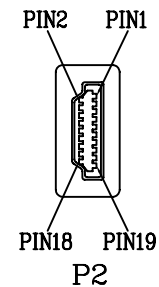

REV.	DESCRIPTION	DATE	DESIGN
------	-------------	------	--------

High Speed HDMI® Cable with Ethernet E468041 兎 AWM STYLE 20276 80°C 30V VW-1

PIN Assignment

- NOTES:**
- Test Condition:
 - 100% OPEN & SHORT TEST;
 - Insulation Resistance: DC300V 5MΩ(Min) ;
 - Conductor Resistance: 5Ω/Max.
 - Hi-Pot:DC 300V/0.1s.
 - The product is ROHS compliant.
 - HDTV-DVD TEST:4K@60HZ

Client NO	GC-HH34-01	GC-HH34-03	GC-HH34-06	GC-HH34-10
Length	458±20mm(1.5FT)	915±20mm(3FT)	1830±30mm(6FT)	3050±50mm(10FT)

⑤	SHEEL	HDMI AM Black ABS sheel	PCS	2	
④	OUTER MOLDED	45P Black PVC	g	12	
③	INNER MOLDED	PE	g	8	
②	CON	HDMI AM Gold Plated Connector	PCS	2	
①	CABLE	[(34AWG+FPE)*1P+D+HDPE+AL-foil]*5P+ (34AWG+HDPE)*4C+AL+AEB+Black PVC OD4.8mm	PC	1	
NO.	ITEM	DESCRIPTION	UNIT	Q'TY	Notes