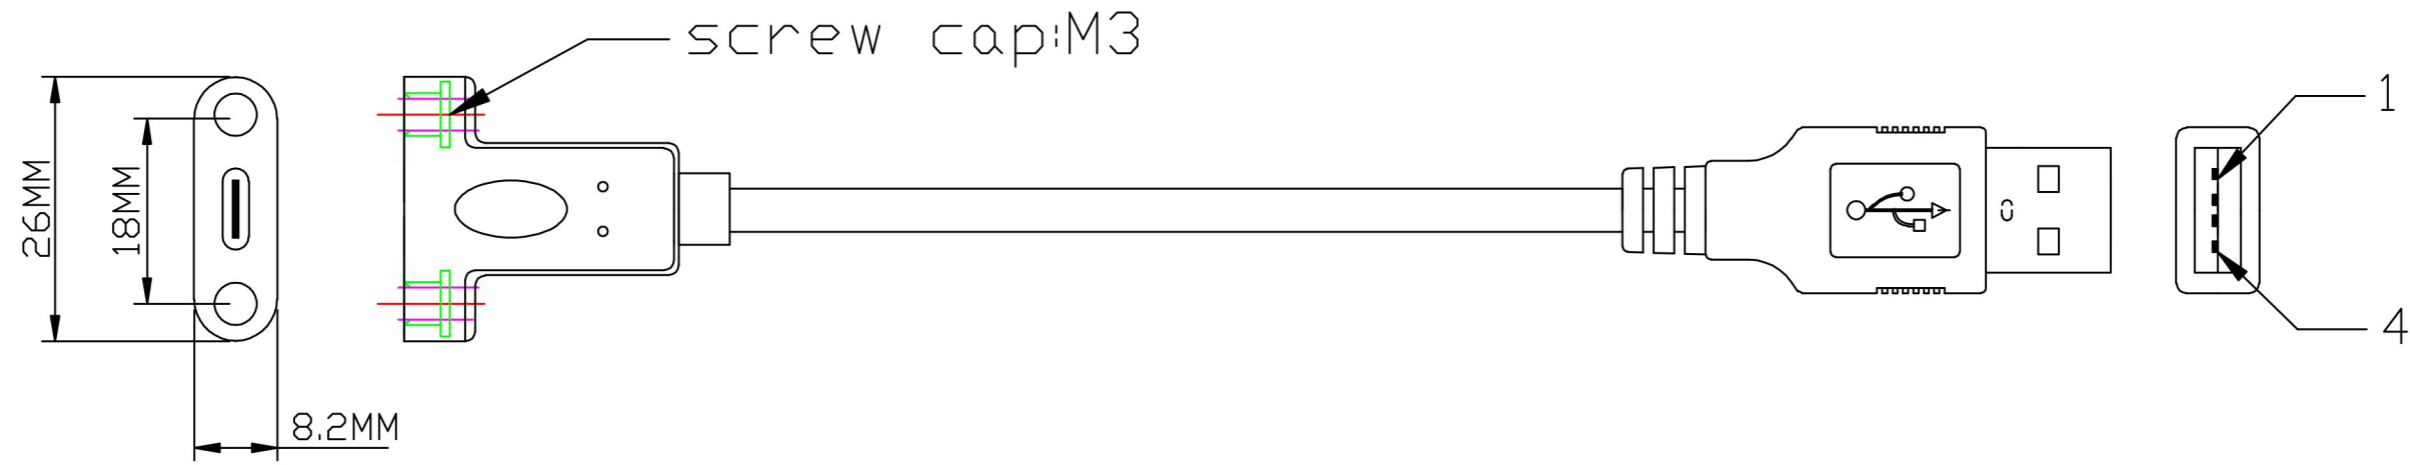

P1

P2

PIN ASSIGNMENT:

	P1		P2
A4+B4+A9+B9	RED		1
A7	GREEN		2
A6	WHITE		3
A1+B1+A12+B12	BLACK		4
D			D

LENGTHS: FE-USB-6IN = 6 INCHES

NO.	Material	Description
8		
7		PE BAG
6		PCV45Pa Black
5		screw cap:M3
4		screw:M3*10MM
3		USB2.0 CF
2		USB2.0 AM
1		USB2.0 cable 28AWG(7/0.12BC)*1P+24AWG(7/0.2BC)*2C+AL OD: 4.0mm Black

MY CABLE MART LLC

Title: USB2.0 CABLE AM TO CF			
Customer: MY CABLE MART LLC		Page: 1/1	Drawn BY: CLR
Customer P/N: FE-USBC-OM-6IN		REV: A	Check BY: DYH
Date: 2021.06.19	Drawing NO.: FUCA31	Unit: mm	Appd BY: