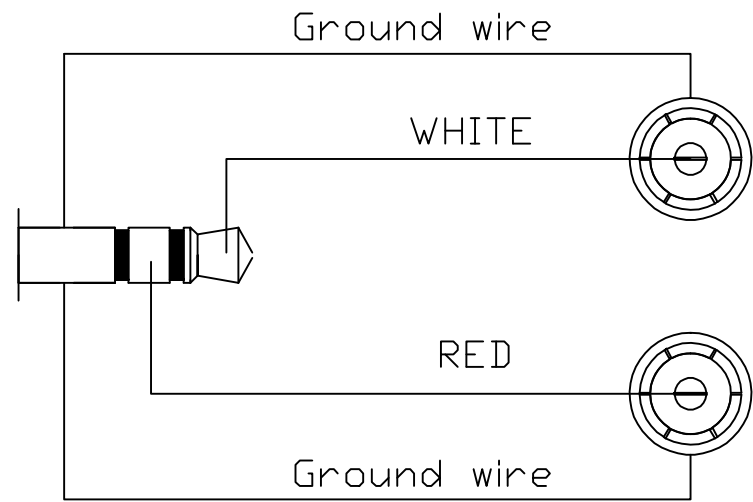

PIN ASSIGNMENT:

CUSTOMER P/N	length
FE-PR3RCA-6IN	6(IN)150MM ± 30MM
FE-PR3RCA-01	1.5(FT)450MM ± 30MM
FE-PR3RCA-03	3(FT)910MM ± 30MM
FE-PR3RCA-06	6(FT)1830MM ± 50MM
FE-PR3RCA-10	10(FT)3050MM ± 50MM
FE-PR3RCA-15	15(FT)4570MM ± 100MM
FE-PR3RCA-25	25(FT)7620MM ± 200MM
FE-PR3RCA-35	35(FT)10670MM ± 250MM
FE-PR3RCA-50	50(FT)15240MM ± 300MM

NO.	Material	Description
6		WHITE RING, RED RING
5		PVC 45Pa BLACK
4		PE
3		3.5MM STEREO MALE
2		RCA MALE GOLD (H.Q)
1		RG59 COAXIAL CABLE 22AWG (17/0.16pure copper) + AL +32B OD:6.0*12MM BLACK