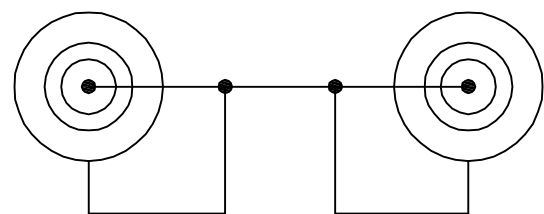

PIN ASSIGNMENT:

CUSTOMER P/N	length
FE-BNC-01	1.5<FT>450MM ± 30MM
FE-BNC-03	3<FT>910MM ± 30MM
FE-BNC-06	6<FT>1830MM ± 50MM
FE-BNC-10	10<FT>3050MM ± 50MM
FE-BNC-12	12<FT>3650MM ± 100MM
FE-BNC-15	15<FT>4570MM ± 100MM
FE-BNC-20	20<FT>6100MM ± 200MM
FE-BNC-25	25<FT>7620MM ± 200MM
FE-BNC-35	35<FT>10670MM ± 250MM
FE-BNC-50	50<FT>15240MM ± 300MM
FE-BNC-75	75<FT>22860MM ± 300MM
FE-BNC-100	100<FT>30480MM ± 300MM

MY CABLE MART LLC

NO.	Material	Description
6		
5		
4		
3	45Pa PVC BLACK	
2	BNC PLUG 75Ω	
1	RG59/COAXIAL CABLE 1/0.5CCS + AL + 64B OD:5.8MM BLACK	

Title: RG59/COAXIAL CABLE BNC75Ω M/M			
Customer: MY CABLE MART LLC		Page:1/1	Drawn BY:CLR
Customer P/N:		REV:A	Check BY:DYH
Date:2016.08.22	Drawing NO.: FRG591	Unit:mm	Appd BY: