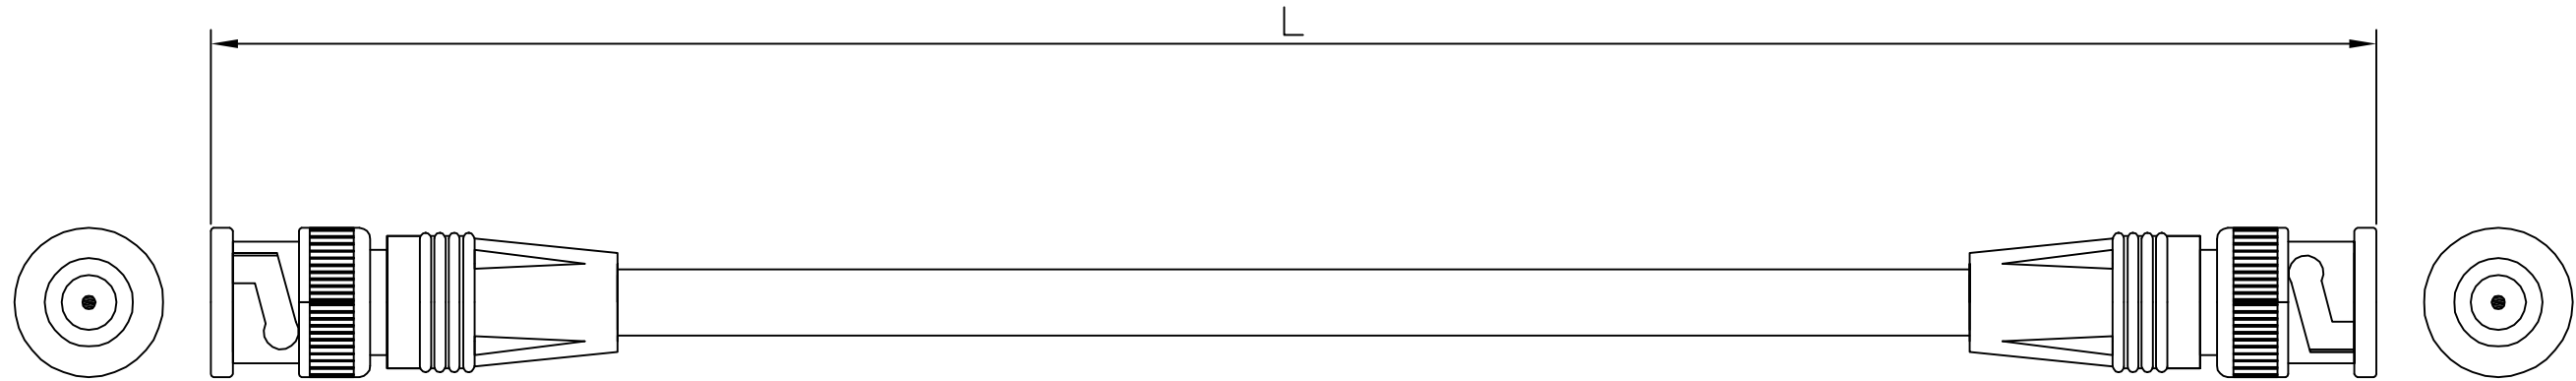

P1

P2

PIN ASSIGNMENT:

CUSTOMER P/N	length
FE-BNC-01	1.5<FT>450MM ± 30MM
FE-BNC-03	3<FT>910MM ± 30MM
FE-BNC-06	6<FT>1830MM ± 50MM
FE-BNC-10	10<FT>3050MM ± 50MM
FE-BNC-12	12<FT>3650MM ± 100MM
FE-BNC-15	15<FT>4570MM ± 100MM
FE-BNC-20	20<FT>6100MM ± 200MM
FE-BNC-25	25<FT>7620MM ± 200MM
FE-BNC-35	35<FT>10670MM ± 250MM
FE-BNC-50	50<FT>15240MM ± 300MM
FE-BNC-75	75<FT>22860MM ± 300MM
FE-BNC-100	100<FT>30480MM ± 300MM

NO.	Material	Description
6		
5		
4		
3		45Pa PVC BLACK
2		BNC PLUG
1		RG59/COAXIAL CABLE 1/0.5CCS + AL + 64B OD:5.8MM BLACK

MY CABLE MART LLC

Title: RG59/COAXIAL CABLE BNC M/M			
Customer: MY CABLE MART LLC	Page:1/1	Drawn BY:CLR	
Customer P/N:	REV:A	Check BY:DYH	
Date:2016.08.22	Drawing NO.: FRG591	Unit:mm	Appd BY: