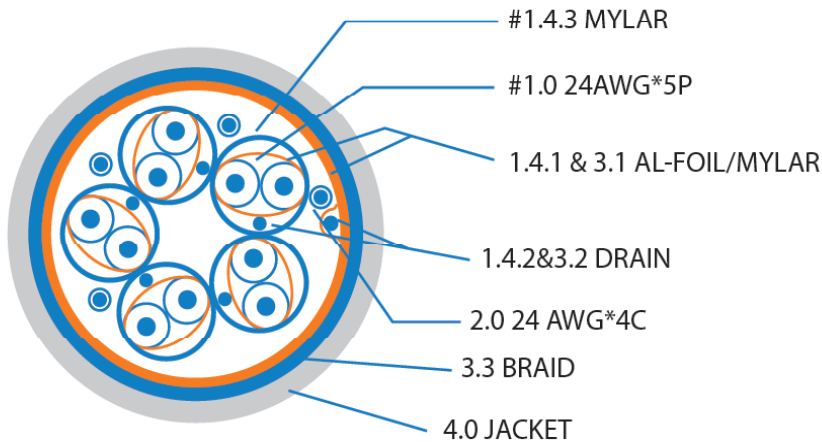

Part #	Length	Weight
P-HD 24-16-M	16'	2 lbs
P-HD 24-25-M	25'	2.5 lbs
P-HD 24-35-M	35'	3 lbs
P-HD 24-50-M	50'	5 lbs
P-HD 24-75-M	75'	7lbs

PLENUM HDMI CABLE

Standard HDMI Cable with Ethernet - Certified up to 40ft.

Technical Specifications

- Low Smoke PVC outer jacket and FEP
- Support up to 1080p resolution
- Support all digital audio formats including Dolby TrueHD and DTS-HD Master Audio
- Support for Audio Return Channel
- 24k Gold plated connectors
- 24AWG Stranded Copper
- RoHS Compliant

Construction

24AWG*5P+24AWG*4C - HDMI Plenum Cable with Ethernet.

- 1.0 - Conductor: 24 AWG*5P cable
24 (7/32)AWG Bare stranded copper.
 - 1.1 - Insulation:
 - 1.1.1 - Material: foam-FEP.
 - 1.1.2 - O.D: .06", Nominal
 - 1.2 - Pairing: 2 Insulated conductors twisted together.
 - 1.3 - Color Code: Blue/White.
 - 1.4 - Shield:
 - 1.4.1 - Aluminum- foil/mylar, overlap 25%min.
 - 1.4.2 - Drain: 24AWG bare stranded copper
 - 1.4.3 - Mylar tape, overlap 25%min.
 Color Code: Blue, Orange, Green, Red, Transparent
- 2.0 - Conductor: 24 AWG*4C
24 (7/32)AWG Bare stranded copper.
 - 2.1 Insulation:
 - 2.1.1 - Material: FEP
 - 2.1.2 - O.D: 0.035", Nominal
 - 2.2 Color Code: Black, Green, Brown, Blue
- 3.0 - Shield
 - 3.1 Aluminum foil/mylar, overlap 25%min.
 - 3.2 Drain: 24 (7/32)AWG bare stranded copper
 - 3.3 36AWG tinned copper braid, 80% min. coverage.
- 4.0 - Jacket
 - 4.1 Material: PVC Alloy
 - 4.2 O.D: 0.413", Nominal
 - 4.3 Color: Covid Blue
 - 4.4 Marking: (White Print)