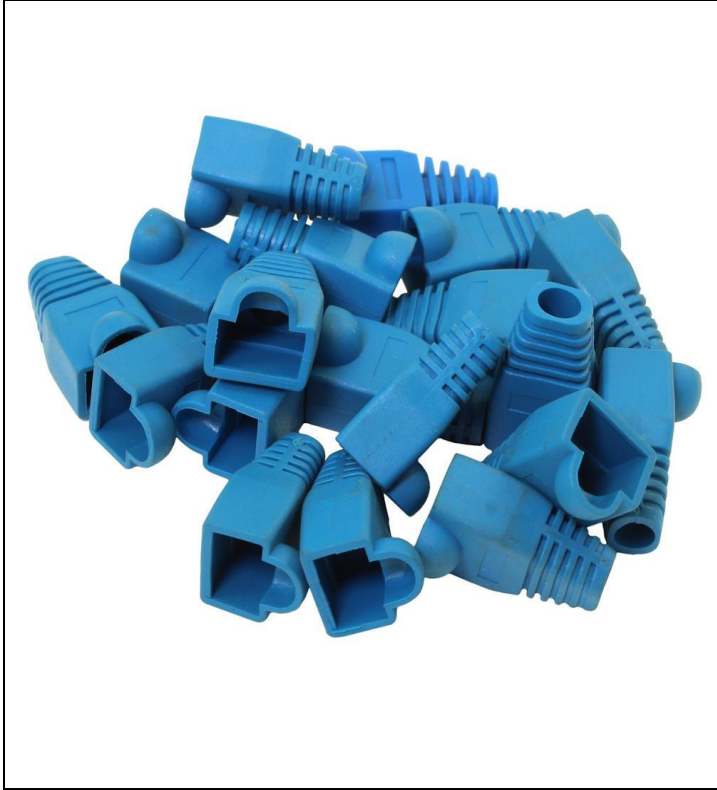

## RJ45 BOOTS FOR CAT5/5E/6 RJ45, BLUE, PACK OF 100

<b>Lengths Available:</b>			
<b>Colors Available:</b>	Blue, Gray,		
<b>Part Numbers this model:</b>	BE-101301BL		
<b>Sales Category:</b>	CAT 5E Networking Cables	<b>Wire Gauge (AWG):</b>	Not Specific / Not Applicable
<b>Connector A:</b>	*Not Applicable*	<b>Specification:</b>	
<b>Connector B:</b>	*Not Applicable*	<b>Number Ports:</b>	N/A
<b>Export Tariff Code (HST):</b>	8544422000	<b>Transfer Rate:</b>	
<b>Feature / Style:</b>		<b>Images Length/Size Shown:</b>	EA
<b># Positions:</b>		<b>Shielding:</b>	
<b>Convert From/To:</b>		<b>Type:</b>	Boot, Hooded

[20pcs] RJ-45 Color Coded Strain Relief Boots - BLUE

NOT suitable for SHIELDED CAT5E or CAT6 cables (due to thickness of cable).