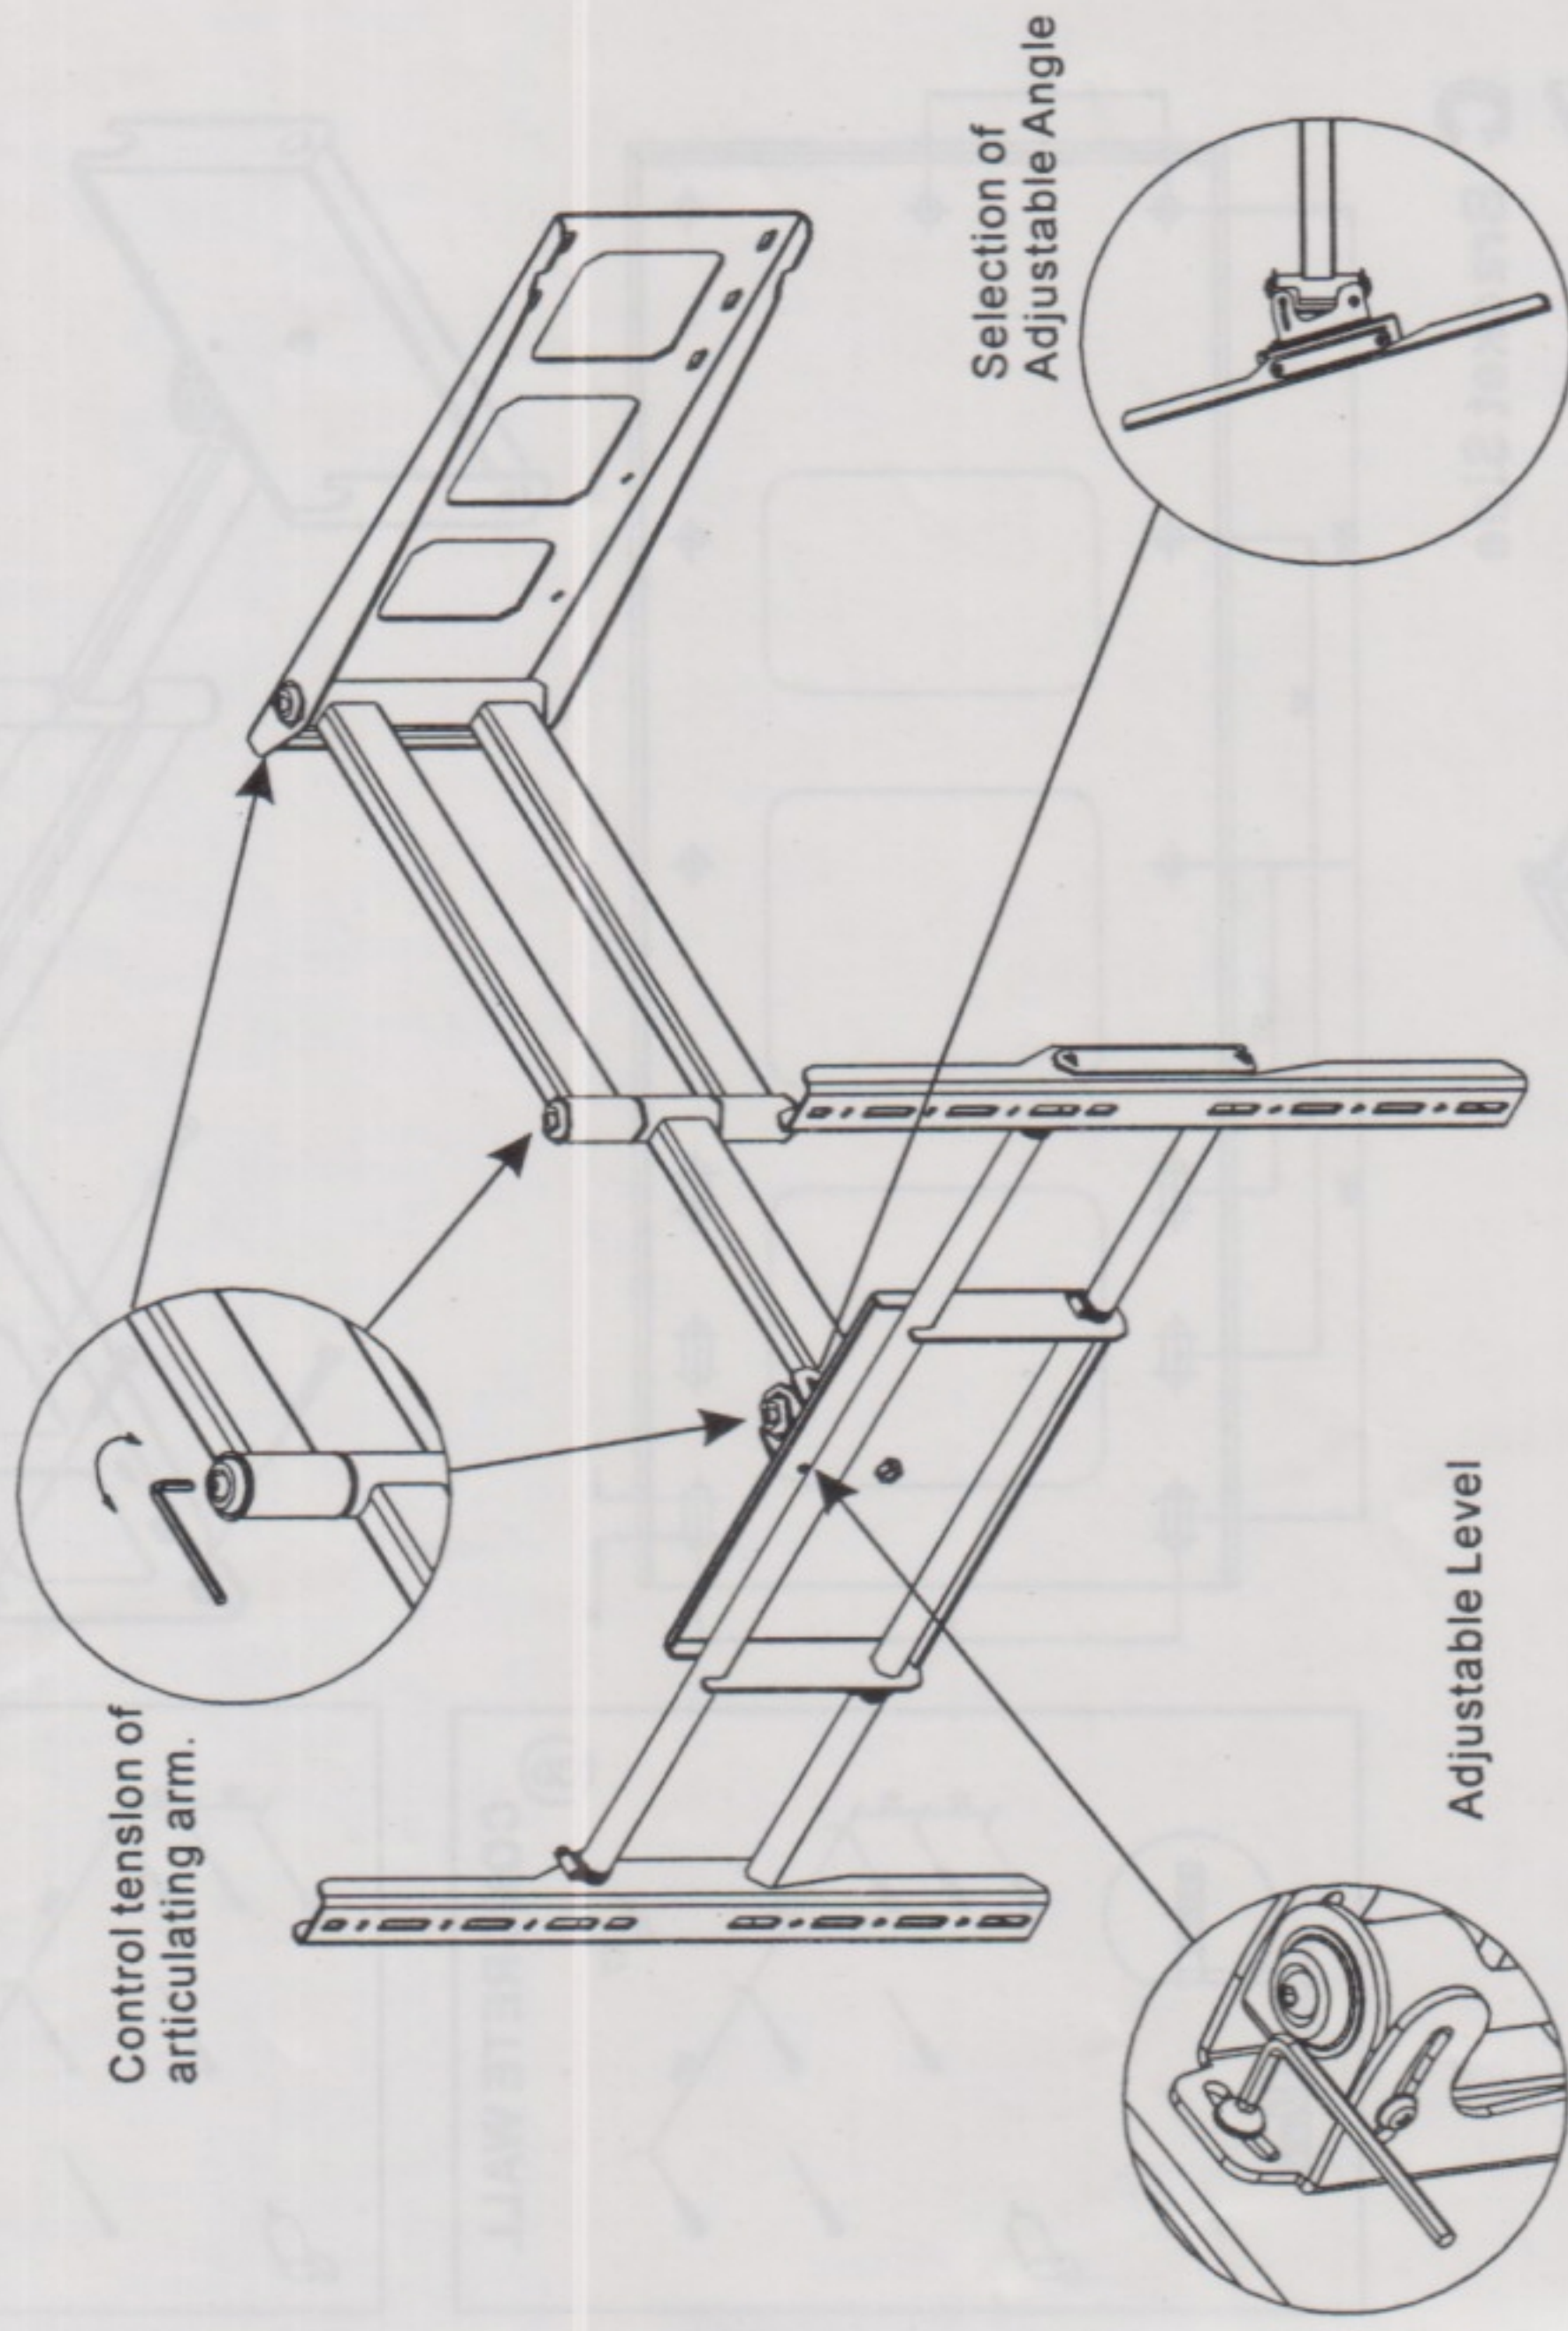

Universal LCD TV PDP Wall Mounts

Strong loading up to 50kgs
LCD TV, Plasma.

Unit:mm

Adjustable method

⚠ Be aware of the specification as first page.

⚠ Please choose the thickness of solid wall over 50mm.

⚠ Please evaluate the wall material whether is suitable for installation.

⚠ Recommend several persons to hold the TV.

⚠ Unplug all the cables off the TV.