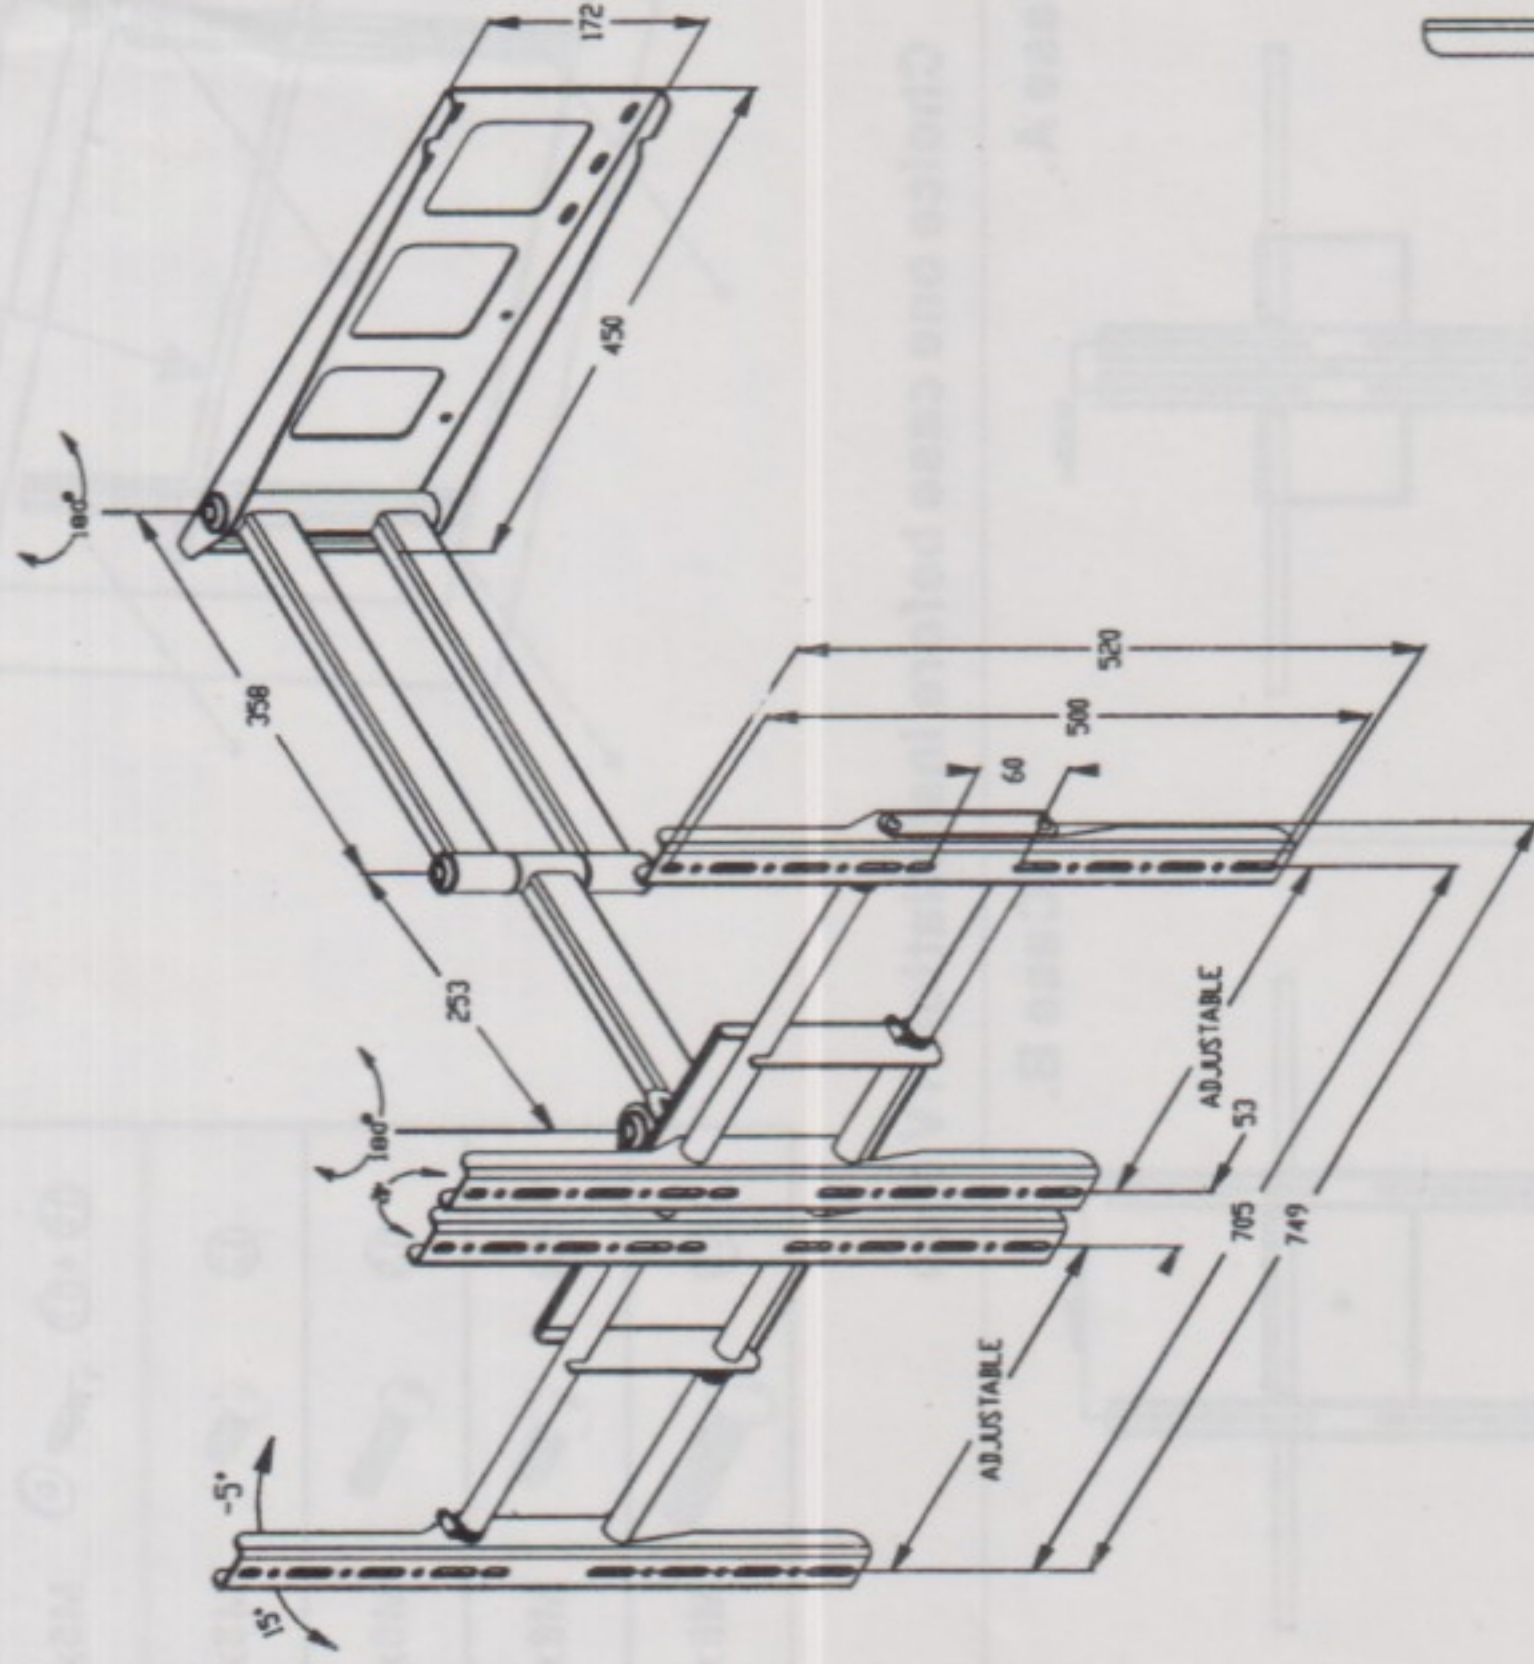

Universal LCD TV PDP Wall Mounts

Strong loading up to 50kgs
LCD TV, Plasma.

Unit:mm

Adjustable method

⚠ Be aware of the specification as first page.

⚠ Please choose the thickness of solid wall over 50mm.

⚠ Please evaluate the wall material whether is suitable for installation.

⚠ Recommend several persons to hold the TV.

⚠ Unplug all the cables off the TV.